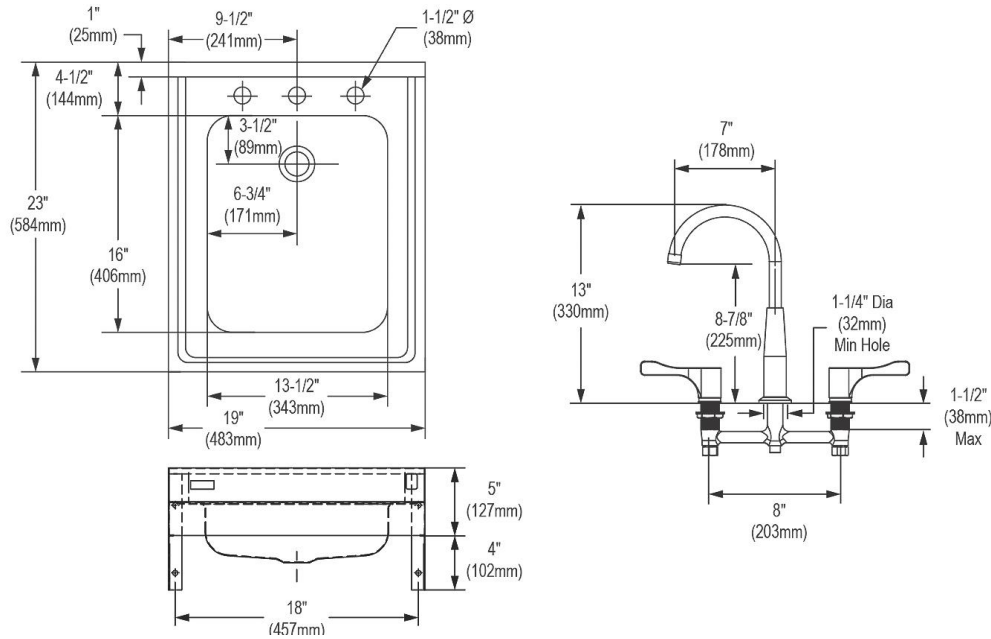

Included Accessories		
LKAD174	Elkay 1-1/2" or 1-5/8" Drain Outlet Fitting Chrome Plated Brass Perforated Grid and Elbow Spec Sheet (PDF)	
LKD232SBH5C	Elkay 8" Centerset Concealed Deck Mount Faucet with Gooseneck Spout and 4" Lever Handles + Stop Chrome Spec Sheet (PDF)	

In keeping with our policy of continuing product improvement, Elkay reserves the right to change product specifications without notice. Please visit elkay.com for the most current version of Elkay product specification sheets. This specification describes an Elkay product with design, quality, and functional benefits to the user. When making a comparison of other producers' offerings, be certain these features are not overlooked.