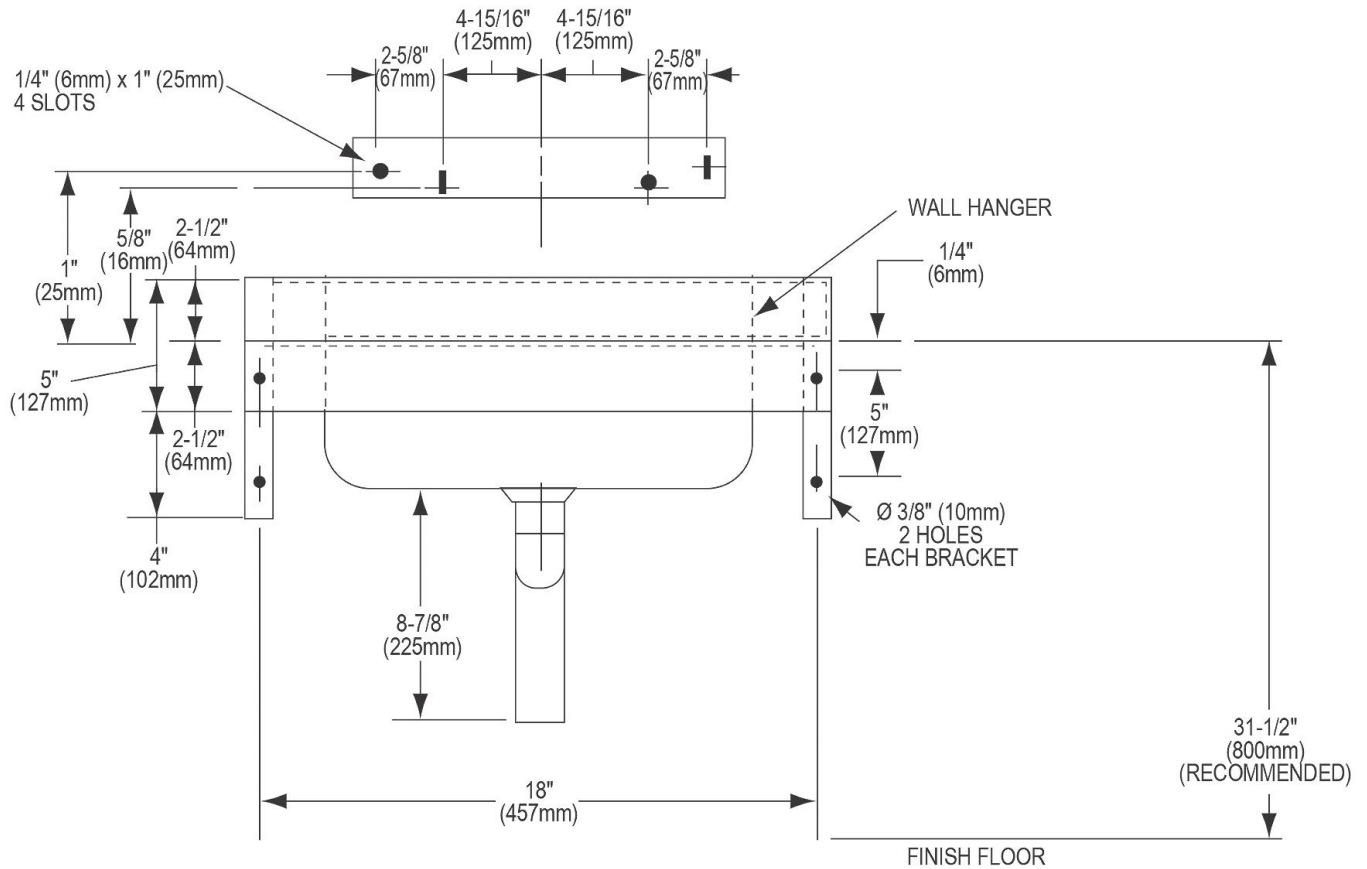

In keeping with our policy of continuing product improvement, Elkay reserves the right to change product specifications without notice. Please visit elkay.com for the most current version of Elkay product specification sheets. This specification describes an Elkay product with design, quality, and functional benefits to the user. When making a comparison of other producers' offerings, be certain these features are not overlooked.