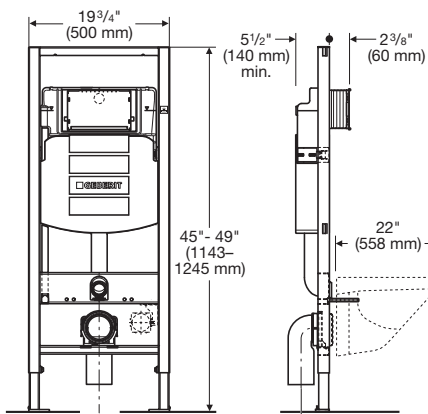

Actuator Dimensions

Geberit Duofix Carriers

Toilet

With Sigma concealed tank

Urinal

Installing Geberit carriers is easy. They require a 2"x6" wood frame or metal frame construction. The studs must be placed 19 3/4" apart (clearance) where the carrier will be positioned inside a wall. Frame to wall anchors are available for pre-wall installations.