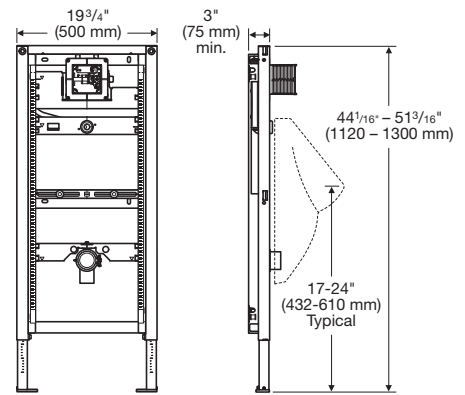

Actuator Dimensions

Geberit Duofix Carriers

Toilet

With Sigma concealed tank

Urinal

Installing Geberit carriers is easy. They require a 2"x6" wood frame or metal frame construction. The studs must be placed 19 3/4" apart (clearance) where the carrier will be positioned inside a wall. Frame to wall anchors are available for pre-wall installations.