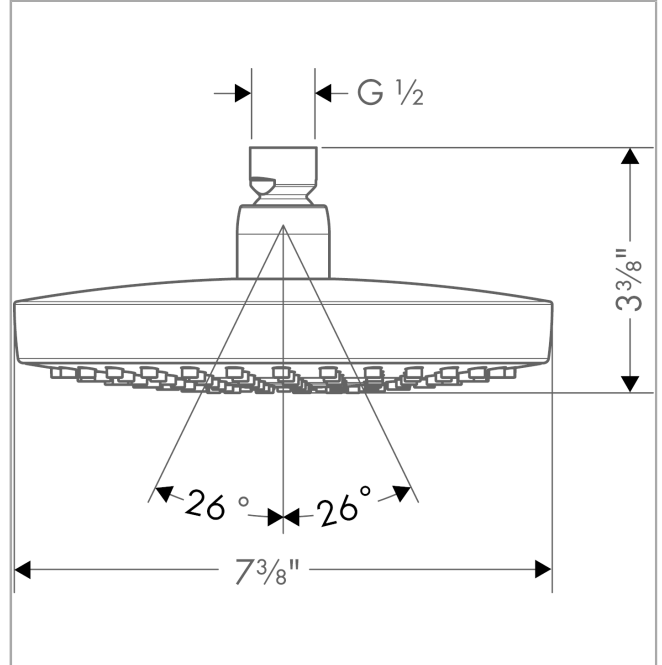

**Croma Select S
Showerhead 180 2-Jet, 1.8 GPM**

Finishes : **brushed nickel** Part no. : **04388820**

Description

Features

- 147 no-clog spray channels
- Spray modes: Rain, IntenseRain
- Flow: 1.80 GPM
- Select button for comfortable alternation of spray modes
- Fully-finished matching spray face

Item details

List Price \$ 360.00

Technology

Compliance

Product image

Scale drawing

Croma Select S

Showerhead 180 2-Jet, 1.8 GPM

Finishes : brushed nickel Part no. : 04388820

Exploded drawing

Year of production: >01/18

Croma Select S
Showerhead 180 2-Jet, 1.8 GPM

Finishes : **brushed nickel** Part no. : **04388820**

Spare parts list

Year of production: >01/18

Pos.	Description	Part no.	Price	PU
1	seal	98058000	-	1
2	filter	97735000	-	1
3	selector assy	98343001	-	1
4	O-ring 3x1	98384000	-	1
a	cover	98344000	-	1