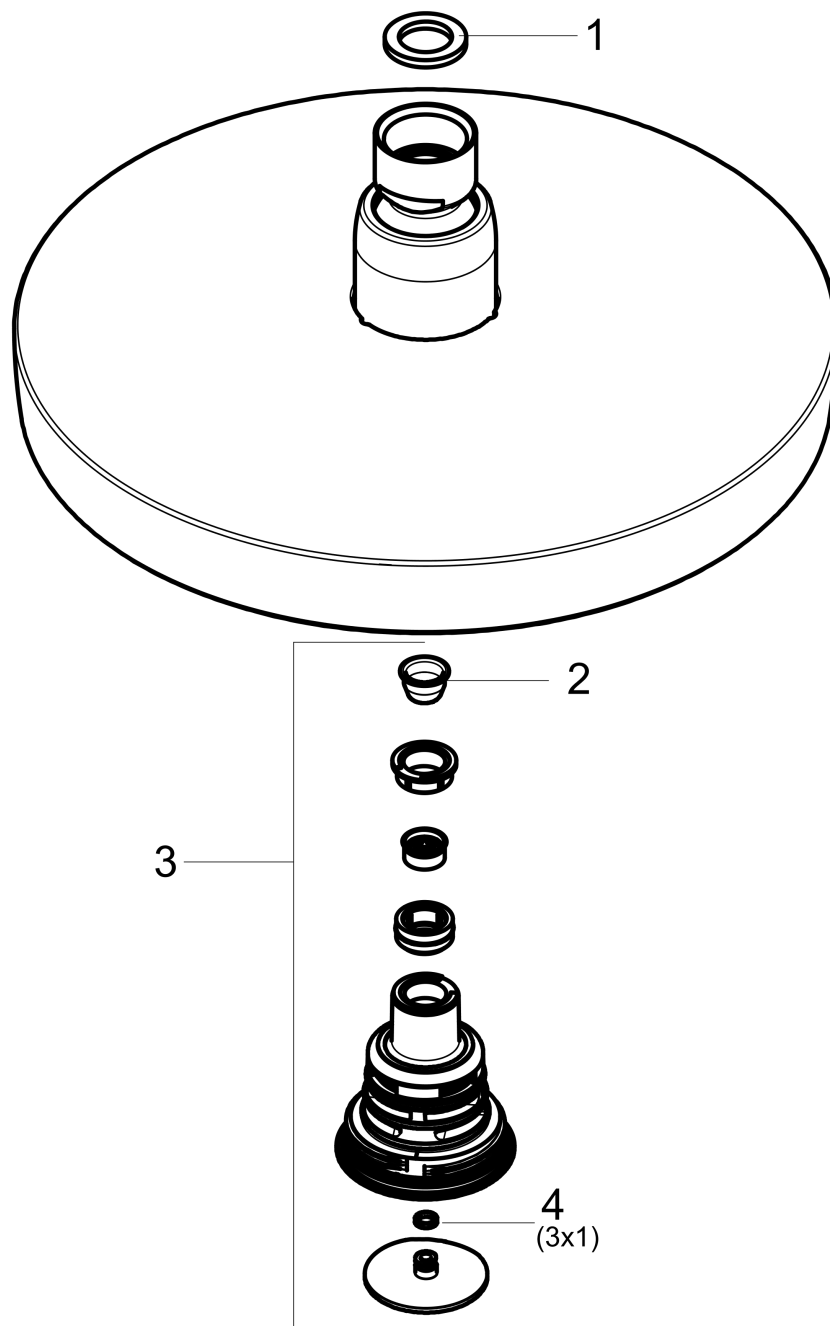

**Croma Select S
Showerhead 180 2-Jet, 1.8 GPM**

Finishes : **brushed nickel** Part no. : **04388820**

Description

Features

- 147 no-clog spray channels
- Spray modes: Rain, IntenseRain
- Flow: 1.80 GPM
- Select button for comfortable alternation of spray modes
- Fully-finished matching spray face

Item details

List Price \$ 360.00

Technology

Compliance

Product image

Scale drawing

Croma Select S

Showerhead 180 2-Jet, 1.8 GPM

Finishes : brushed nickel Part no. : 04388820

Exploded drawing

Year of production: >01/18

Croma Select S
Showerhead 180 2-Jet, 1.8 GPM

Finishes : **brushed nickel** Part no. : **04388820**

Spare parts list

Year of production: >01/18

Pos.	Description	Part no.	Price	PU
1	seal	98058000	-	1
2	filter	97735000	-	1
3	selector assy	98343001	-	1
4	O-ring 3x1	98384000	-	1
a	cover	98344000	-	1