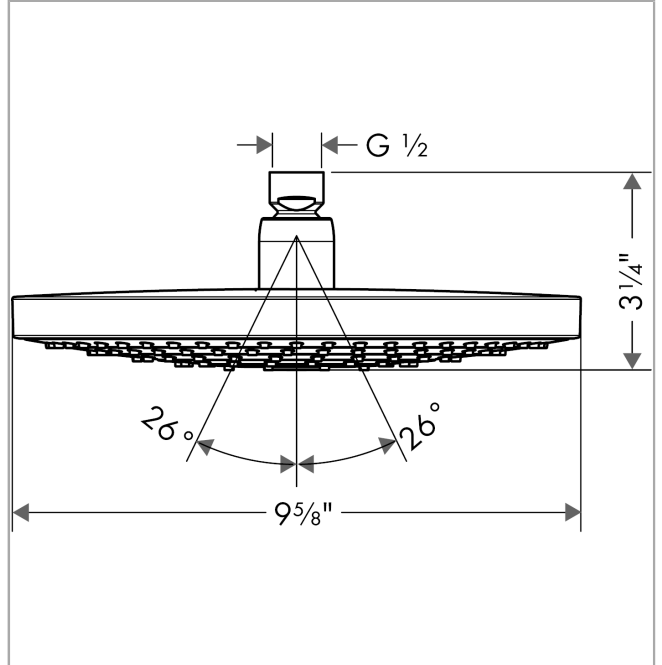

**Raindance Select S  
Showerhead 240 2-Jet, 1.8 GPM**

Finishes : **brushed nickel**    Part no. : **04720820**

**Description**

**Features**

- 134 no-clog spray channels
- Spray modes: RainAir, Rain
- Flow: 1.80 GPM
- Select button for comfortable alternation of spray modes
- Fully-finished matching spray face

**Item details**

List Price \$ 690.00

**Technology**

**Compliance**

**Product image**

**Scale drawing**

**Raindance Select S**  
**Showerhead 240 2-Jet, 1.8 GPM**  
Finishes : **brushed nickel**    Part no. : **04720820**

## Exploded drawing

Year of production: >01/18

**Raindance Select S**

**Showerhead 240 2-Jet, 1.8 GPM**

Finishes : **brushed nickel**    Part no. : **04720820**

**Spare parts list**

Year of production: >01/18

Pos.	Description	Part no.	Price	PU
1	seal	98058000	-	1
2	filter	97735000	-	1
3	cover	98344000	-	1
4	O-ring 3x1	98384000	-	1
5	selector assy	93092000	-	1