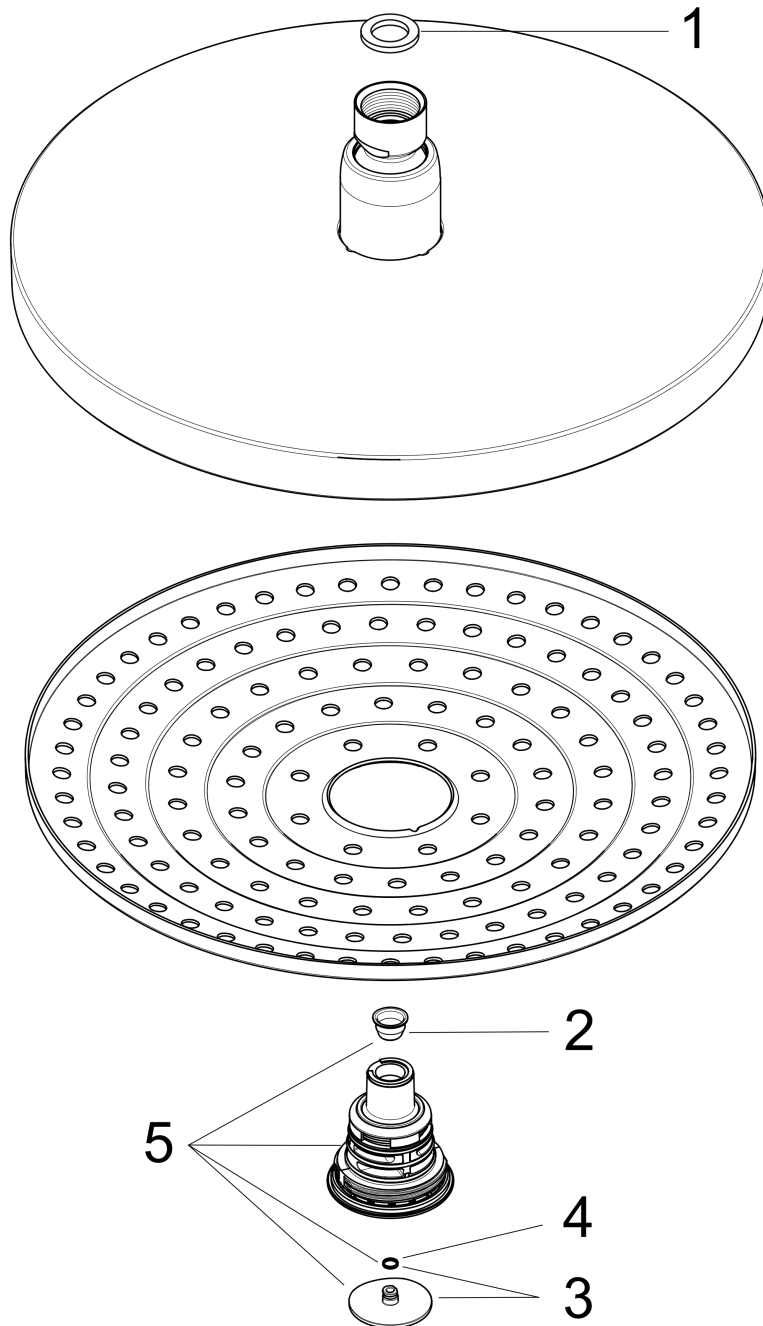

**Raindance Select S  
Showerhead 240 2-Jet, 1.8 GPM**

Finishes : **brushed nickel**    Part no. : **04720820**

**Description**

**Features**

- 134 no-clog spray channels
- Spray modes: RainAir, Rain
- Flow: 1.80 GPM
- Select button for comfortable alternation of spray modes
- Fully-finished matching spray face

**Item details**

List Price \$ 690.00

**Technology**

**Compliance**

**Product image**

**Scale drawing**

**Raindance Select S**  
**Showerhead 240 2-Jet, 1.8 GPM**  
Finishes : **brushed nickel**    Part no. : **04720820**

## Exploded drawing

Year of production: >01/18

**Raindance Select S**

**Showerhead 240 2-Jet, 1.8 GPM**

Finishes : **brushed nickel**    Part no. : **04720820**

**Spare parts list**

Year of production: >01/18

Pos.	Description	Part no.	Price	PU
1	seal	98058000	-	1
2	filter	97735000	-	1
3	cover	98344000	-	1
4	O-ring 3x1	98384000	-	1
5	selector assy	93092000	-	1