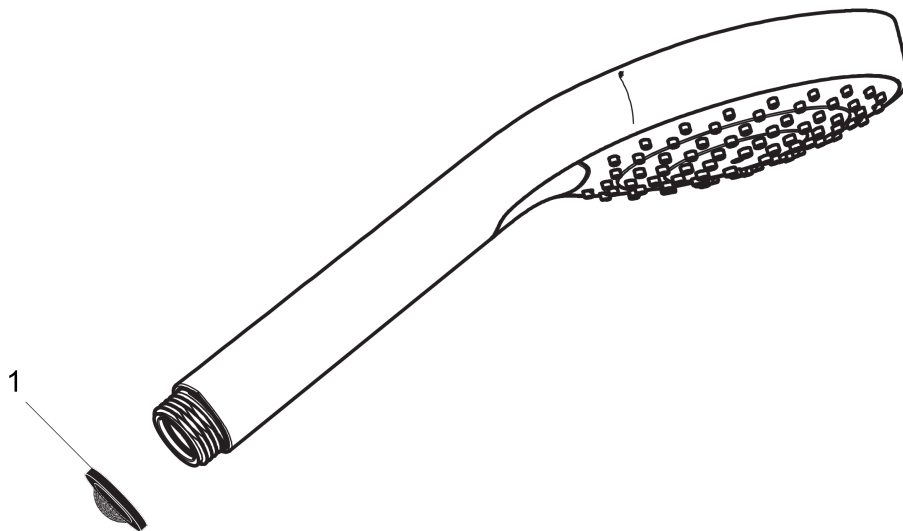

### Scale drawing

## Croma Select E

Handshower 110 3-Jet, 1.8 GPM

Finishes : **white/chrome** Part no. : **04723400**

### Exploded drawing

Year of production: >01/18

**Croma Select E**  
**Handshower 110 3-Jet, 1.8 GPM**  
Finishes : **white/chrome**    Part no. : **04723400**