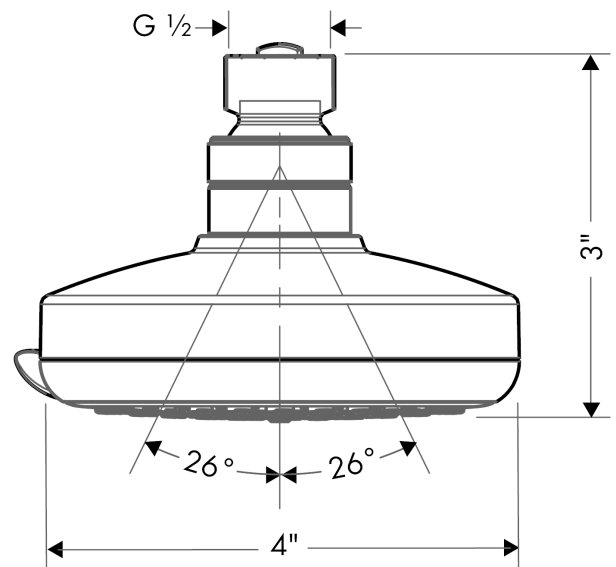

#### Scale drawing

**Croma 100**

**Showerhead E 3-Jet, 1.8 GPM**

Finishes : **brushed nickel** Part no. : **04733820**