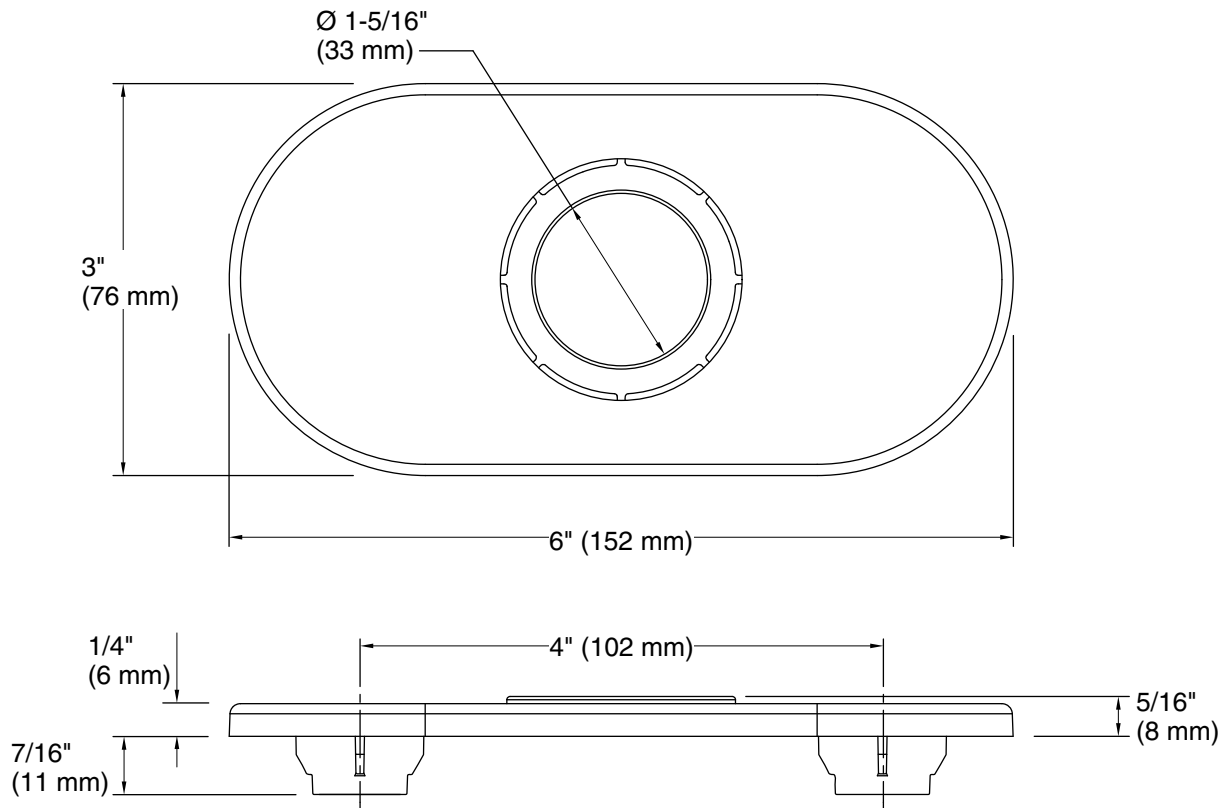

10-21-2024 00:48 - US/CA

THE BOLD LOOK
OF **KOHLER**®

Technical Information

All product dimensions are nominal.

Handshower:

Rated maximum flow: 0 gal/min (0 l/min)

Notes

Install this product according to the installation guide.