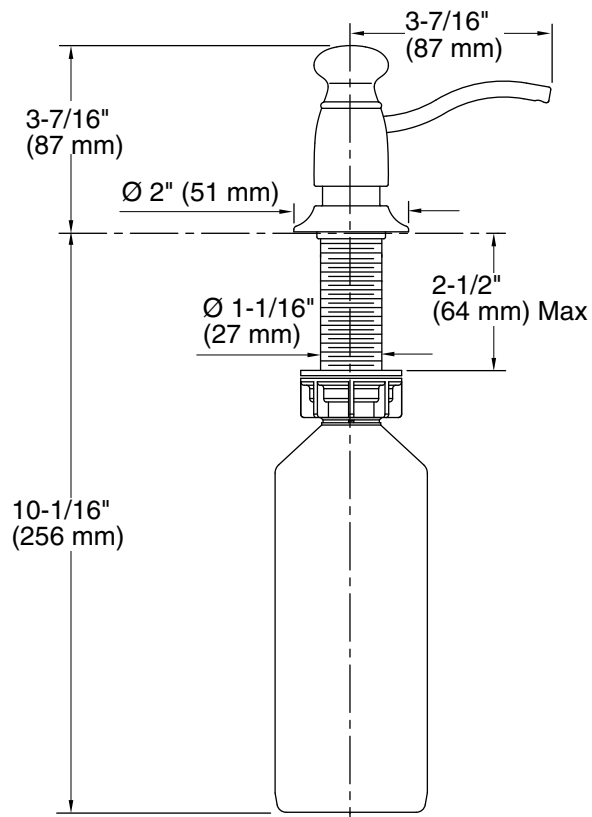

Features

- Holds up to 16 ounces of soap or lotion; refillable from top
- Clamshell packed
- Coordinates with traditional-style faucets

Material

- Solid-brass construction for durability and reliability
- Brass

Technical Information

All product dimensions are nominal.

Material: Brass

Notes

Install this product according to the installation instructions.