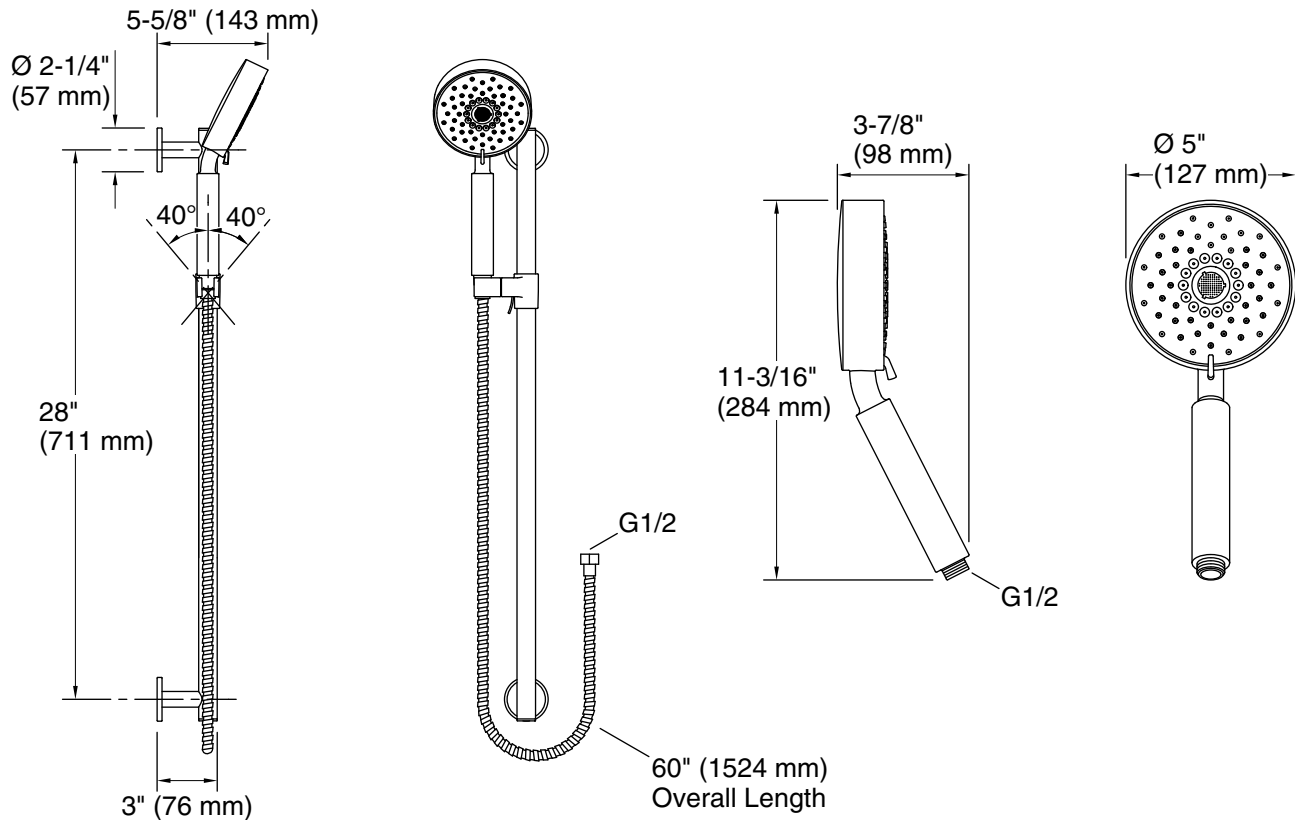

Features

- Includes Purist® 1.75-gpm multifunction handshower, 60" metal hose, 30" sidebar and contemporary sidebar trim
- Multifunction showerhead and handshower each have advanced spray engines to provide three experiences: full coverage, pulsating massage, and silk spray
- Full coverage spray produces an encompassing spray ideal for everyday use
- Pulsating massage spray targets sore muscles to ease away aches and pains
- Silk spray releases a dense, luxurious spray ideal for rinsing
- Thumb tab allows for a smooth transition between sprays
- Combination of balance, weight, grip, and angle makes this handshower comfortable and easy to use
- MasterClean™ sprayface features an easy-to-clean surface that withstands mineral buildup
- 1.75 gpm (6.6 lpm) flow rate.
- 30" sidebar features adjustable mounting brackets for installation flexibility
- Coordinates with Purist®, Stillness®, and Composed® faucets and accessories
- Features a nonpositive shutoff: water-saving pause mode to temporarily reduce water flow

Technical Information

All product dimensions are nominal.

Handshower:

Rated maximum flow:	1.75 gal/min (6.6 l/min)
Pressure:	45 psi (3.1 bar)

Notes

Install this product according to the installation instructions.