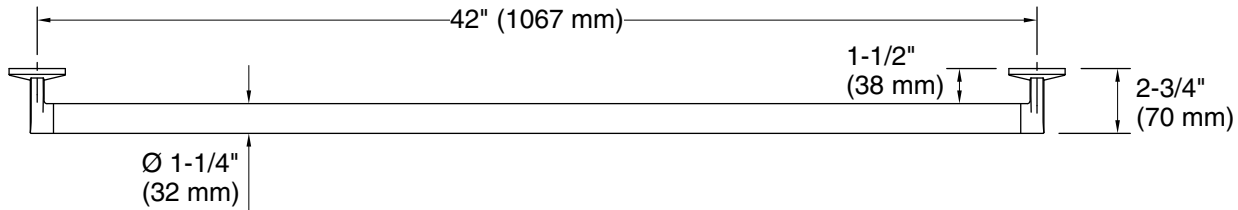

Features

- 42" (1067 mm) bar
- Provides minimum 300 lb load capacity
- Coordinates with other products in the Components collection

Material

- Premium metal construction for durability and reliability
- KOHLER finishes resist corrosion and tarnishing

Technical Information

All product dimensions are nominal.

Material: Zinc, Stainless Steel

Notes

Install this product according to the installation instructions.

WARNING: Risk of personal injury. The wall plates on the grab bar must be mounted to a brace between the wall studs. This will ensure that the weight of the user is adequately supported.