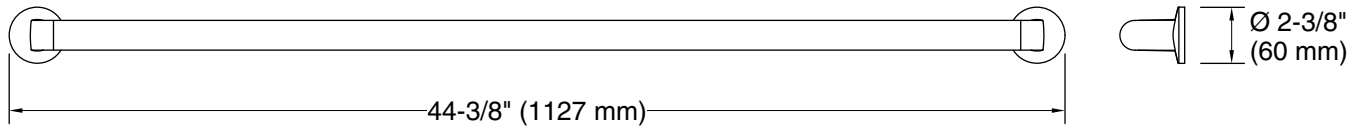

Features

- 42" (1067 mm) bar
- Provides minimum 300 lb load capacity
- Coordinates with other products in the Components collection

Material

- Premium metal construction for durability and reliability
- KOHLER finishes resist corrosion and tarnishing

Technical Information

All product dimensions are nominal.

Material: Zinc, Stainless Steel

Notes

Install this product according to the installation instructions.

WARNING: Risk of personal injury. The wall plates on the grab bar must be mounted to a brace between the wall studs. This will ensure that the weight of the user is adequately supported.