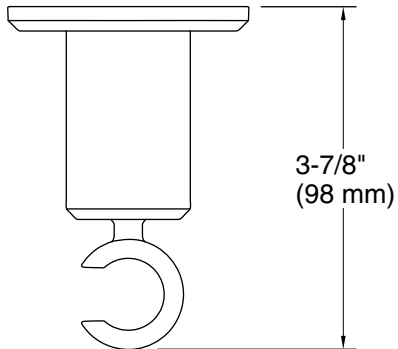

### Features

- Handshower holder pivots and rotates to position handshower at desired angle
- For use with a handshower and hose (sold separately)
- Includes check valve for backflow prevention
- Includes supply elbow. Integrated supply and holder reduces the number of components needed in the shower space, allowing for a cleaner look
- Part of the Occasion bathroom faucet and accessory collection

### Installation

- Wall-mount

### Technical Information

All product dimensions are nominal.

Drain included: No