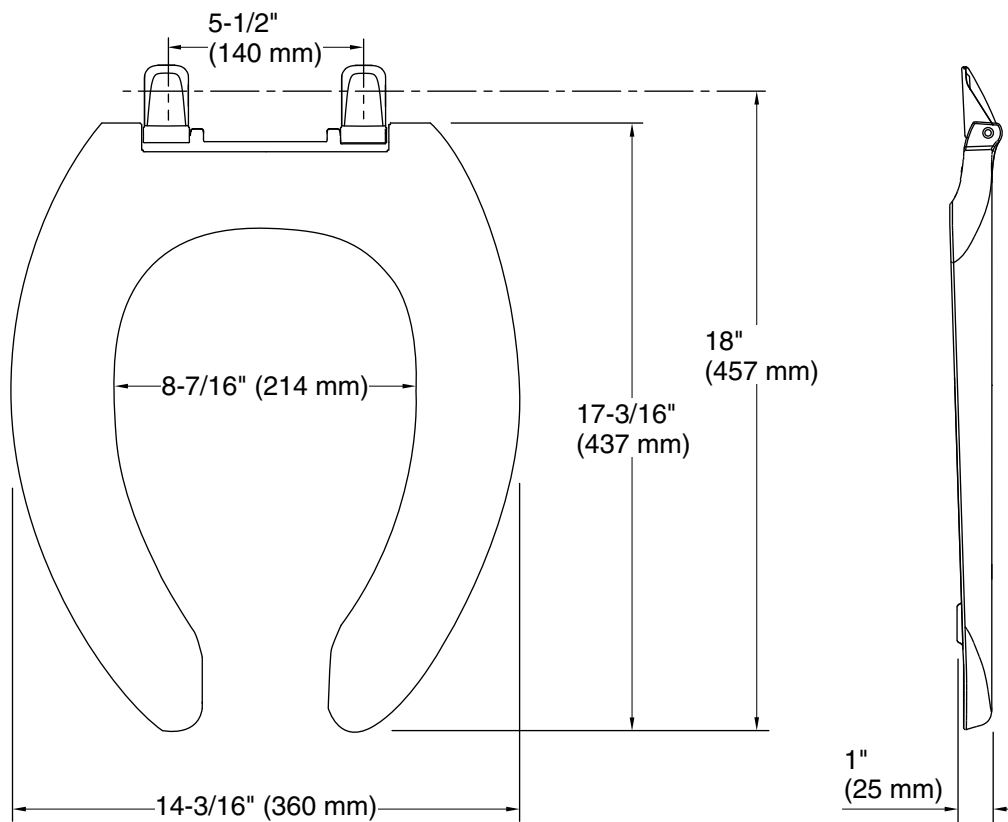

### Technical Information

All product dimensions are nominal.

Seat shape type: Elongated  
Seat front type: Open-front  
Seat-mounting holes: 5-1/2" (140 mm)