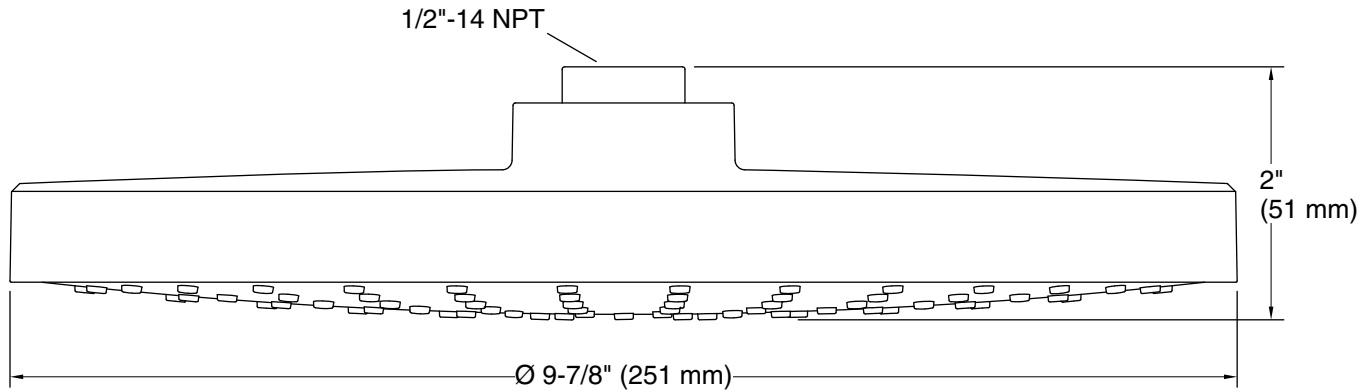

Technical Information

All product dimensions are nominal.

Handshower:

Rated maximum flow: 0 gal/min (0 l/min)

Showerhead/Body Spray:

Rated maximum flow: 1.75 gal/min (6.6 l/min)

Notes

Install this product according to the installation instructions.