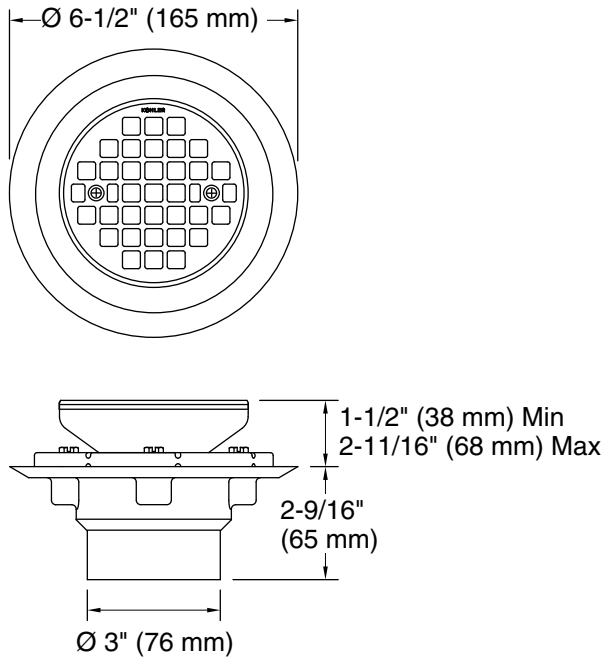

Features

- Removable grid plate
- Reversible collar accommodates a variety of tile thicknesses
- 2" and 3" PVC connection

Material

- Brass and PVC construction
- KOHLER finishes resist corrosion and tarnishing

Installation

- Through-the-floor tile-in installation

Recommended Products/Accessories

K-23726 Drain treatment

Codes/Standards

ASME A112.18.2/CSA B125.2

KOHLER® One-Year Limited Warranty

See website for detailed warranty information.

Technical Information

All product dimensions are nominal.

Material: Brass/Plastic

Notes

Install this product according to the installation instructions.