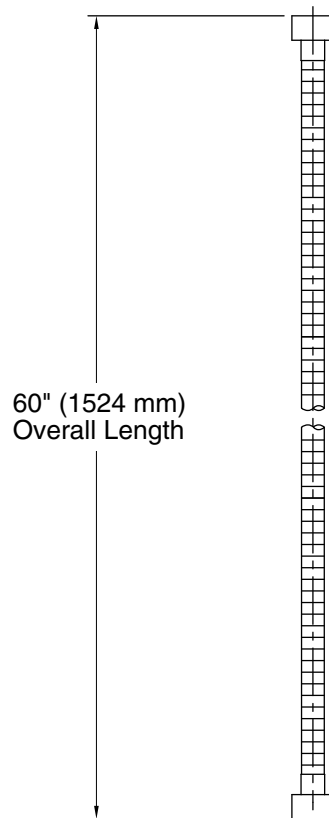

Features

- 60" (1524 mm) hose length
- Swivel base helps reach target areas
- For use with a handshower (sold separately)

Material

- Durable metal construction
- KOHLER finishes resist corrosion and tarnishing

Technical Information

All product dimensions are nominal.

Spout:

Notes

Install this product according to the installation instructions.

ADA compliant when installed to the specific requirements of these regulations.