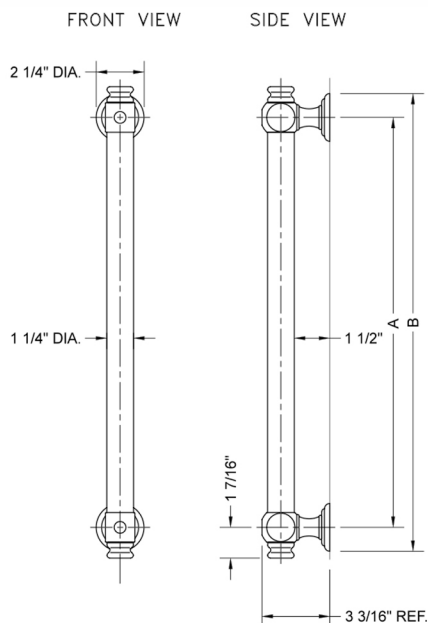

## 24" G60 Straight Grab Bar

Model #: **G60-24-**

### FEATURES:

- Grab bars are ADA compliant when installed properly
- All brass construction, fully polished & plated
- Style options to complement all collections
- Optional handshower sliders and toilet paper/washcloth holders can be added only upon initial order
- \*NOTE: GRAB BARS OVER 32" REQUIRE A MIDDLE POST
- All grab bars can be custom sized. Contact JACLO for pricing & availability
- Grab bars 24" or longer are NOT AVAILABLE in PG or SG. For large quantity orders, please contact [hospitality@jaclo.com](mailto:hospitality@jaclo.com)

### SPECIFICATION DRAWING:

BRASS LUXURY GRAB BAR			
PART. #	DESCRIPTION	A	B
G60-12-XX	12" CENTER TO CENTER	12"	14 1/4"
G60-16-XX	16" CENTER TO CENTER	16"	18 1/4"
G60-18-XX	18" CENTER TO CENTER	18"	20 1/4"
G60-24-XX	24" CENTER TO CENTER	24"	24 1/4"
G60-32-XX	32" CENTER TO CENTER	32"	34 1/4"
*NOTE: GRAB BARS OVER 32" REQUIRE A MIDDLE POST			
G60-36-XX	36" CENTER TO CENTER	36"	38 1/4"
G60-42-XX	42" CENTER TO CENTER	42"	44 1/4"
G60-48-XX	48" CENTER TO CENTER	48"	50 1/4"
G60-60-XX	60" CENTER TO CENTER	60"	62 1/4"