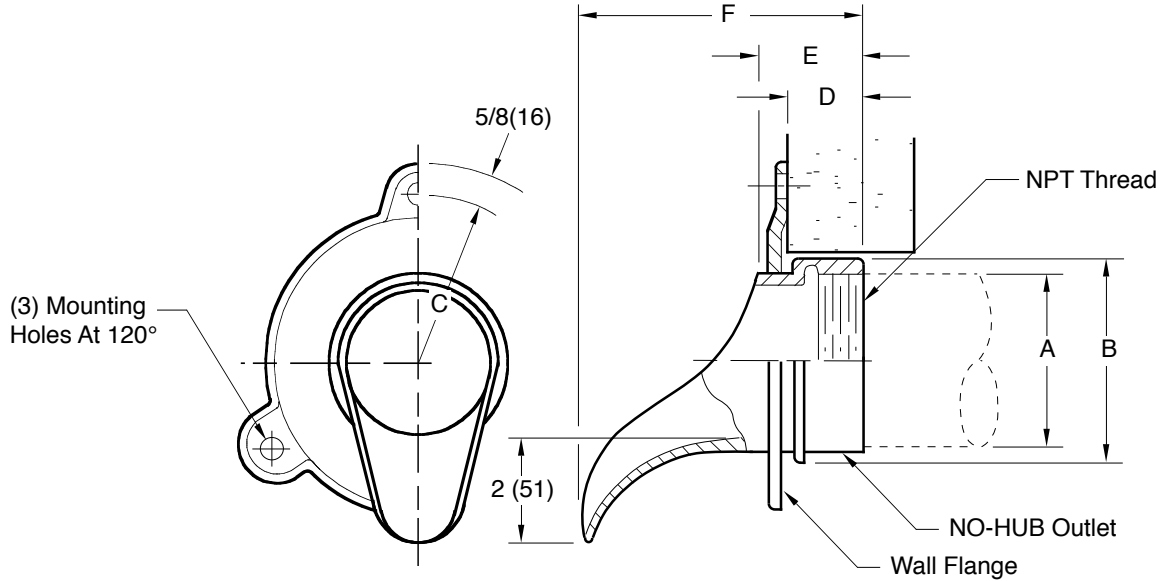

WE CAN ASSUME NO RESPONSIBILITY FOR USE OF SUPERSEDED OR VOID DATA

DIMENSIONS ARE SUBJECT TO MANUFACTURERS TOLERANCE AND CHANGE WITHOUT NOTICE

ROOF ACCESSORY

DOWNSPOUT NOZZLE

FUNCTION: Used as a parapet overflow or at the base of a wall where a concealed leader discharges rainwater to ground. Nozzle design diverts water away from building, eliminating wall stains. Wall flange covers rough opening and serves as anchor.

Fig. 1770T.....Threaded Outlet
 Fig. 1770Y.....NO-HUB Outlet 02(50), 03(75), 04(100) and 06(150)

	*				*				*		
A=PIPE	02(50)	03(75)	04(100)	05(125)	06T(150)	06Y(150)	08(200)	10(255)	12(305)		
B=DIA	2 3/4 (70)	4 (100)	5 (125)	6 (150)	7 1/4 (185)	7 1/4 (185)	9 1/4 (235)	11 1/8 (283)	13 1/4 (335)		
C=RAD	2 3/4 (70)	3 1/2 (89)	3 7/8 (98)	4 3/8 (111)	5 (125)	5 (125)	5 7/8 (149)	7 1/4 (185)	8 (205)		
D	1 3/8 (35)	1 3/8 (35)	1 3/8 (35)	1 3/8 (35)	1 3/8 (35)	1 13/16 (46)	1 5/8 (41)	1 3/4 (44)	2 (51)		
E	2 1/16 (52)	2 1/16 (52)	2 1/16 (52)	2 1/16 (52)	2 1/16 (52)	2 1/2 (64)	2 3/8 (60)	2 3/4 (70)	2 15/16 (75)		
F	5 5/8 (143)	5 5/8 (143)	5 5/8 (143)	5 5/8 (143)	5 5/8 (143)	6 1/4 (160)	5 15/16 (149)	5 3/8 (138)	7 9/16 (192)		

NOTE: Dimensions shown in parentheses are in millimeters.

H G F E	5-26-16 01/14/11 6-16-05 04/05/04	Rev.Optional Materials Added NO-HUB Outlet Revised Table Added Bird Screen Variation	TBW JJ RN JJ	TK TK CL CL	WEIGHT POUNDS	VOLUME CUBIC FEET	FIGURE NUMBER 1770
REV.	DATE	DESCRIPTION	BY	CKD. BY			