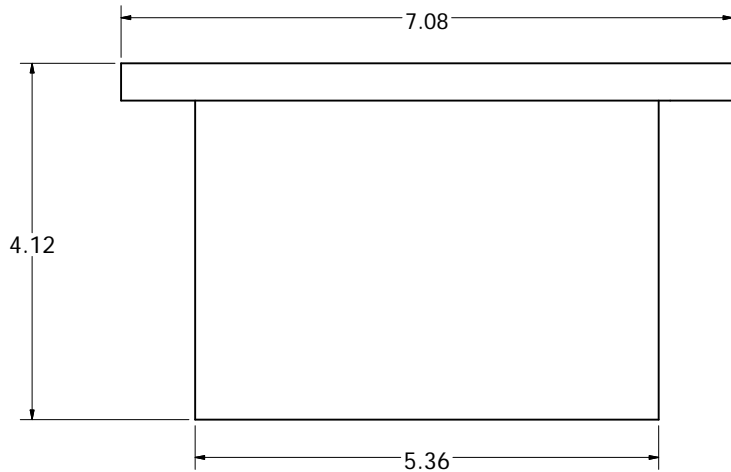

INSIDE CAULK CLOSET FLANGE

-NOTCHED AND SLOTTED
-INSIDE CAULK CONNECTION

PHONE NUMBER
1-800-355-6637

FAX NUMBER
1-800-462-6991

SCALE .9 : 1 DATE 2-25-11

SHEET
1 OF 1

DRAWN BY
ASHLEY KRALOVEC

PART NO.	C41430				
DESCRIPTION	4" X 3"				
CTN QTY	6				