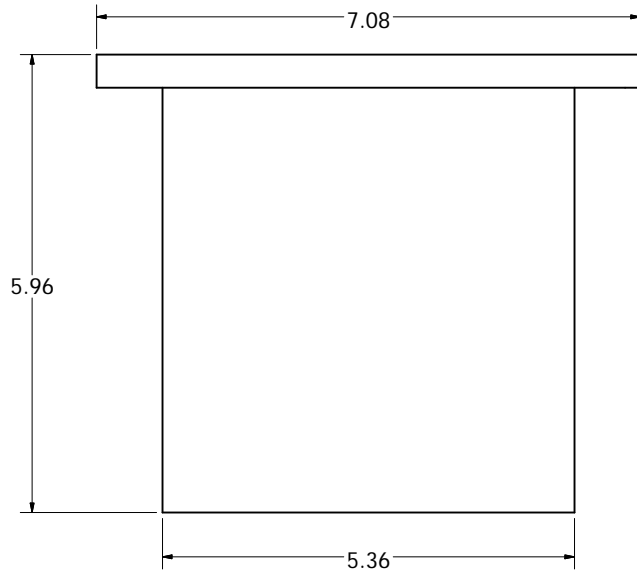

# INSIDE CAULK CLOSET FLANGE

-NOTCHED AND SLOTTED  
-INSIDE CAULK CONNECTION

PHONE NUMBER  
**1-800-355-6637**

FAX NUMBER  
**1-800-462-6991**

SCALE .8 : 1      DATE 2-25-11

SHEET  
**1 OF 1**

DRAWN BY  
**ASHLEY KRALOVEC**

PART NO.	C41460				
DESCRIPTION	4" X 6"				
CTN QTY	2				