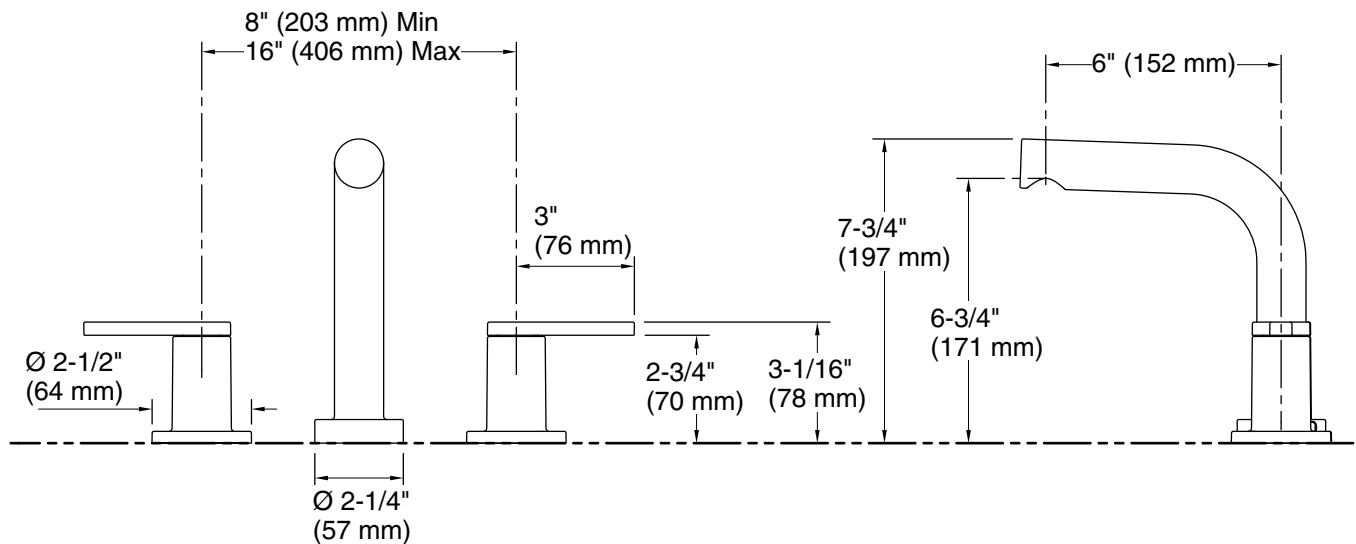

Features

- Two-handle bath faucet trim
- 7-1/2" (191 mm) gooseneck nondiverter spout with slip-fit connection
- Coordinates with other products in the Elate collection
- Valve sold separately

Material

- Premium material construction for durability and reliability
- KOHLER finishes resist corrosion and tarnishing

Technical Information

All product dimensions are nominal.

Spout:

Spout reach: 6" (152 mm)

Notes

Install this product according to the installation instructions.

ADA, OBC, CSA B651 compliant when installed to the specific requirements of these regulations.