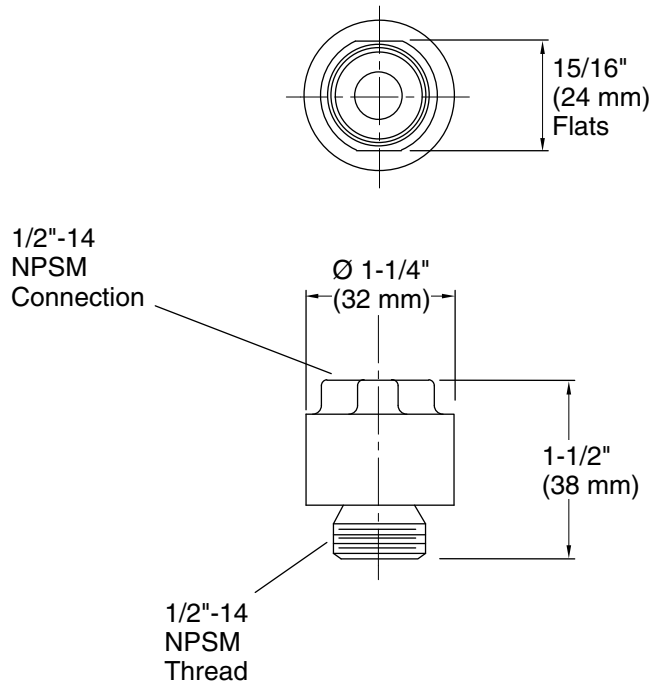

Features

- 1/2" (12.7 mm) square vacuum breaker
- For use with Persona handshower system

Material

- Solid-brass construction for durability and reliability
- KOHLER[®] finishes resist corrosion and tarnishing

Technical Information

All product dimensions are nominal.

Handshower:

Rated maximum flow: 0 gal/min (0 l/min)

Notes

Install this product according to the installation guide.