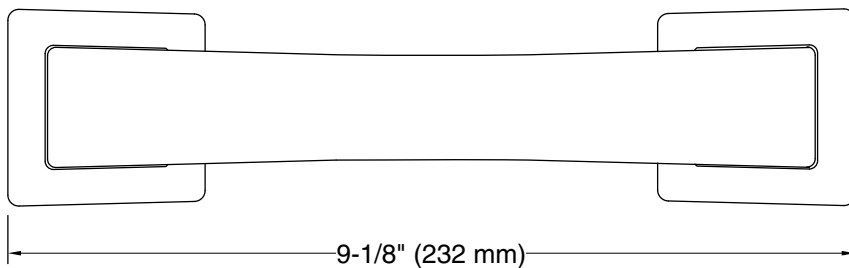

Honesty®
Pivoting toilet paper holder
K-26638

Features

- Pivoting holder makes changing toilet paper quick and simple
- Coordinates with Honesty faucets accessories, and showering components to complete your bathroom

Technical Information

All product dimensions are nominal.

Material: Zinc

Notes

Install this product according to the installation instructions.

CAUTION: Risk of personal injury. Do not install these products in any area where they are likely to be used inadvertently as a grab bar or support bar. These products are not designed or intended for use as a grab bar or support bar.