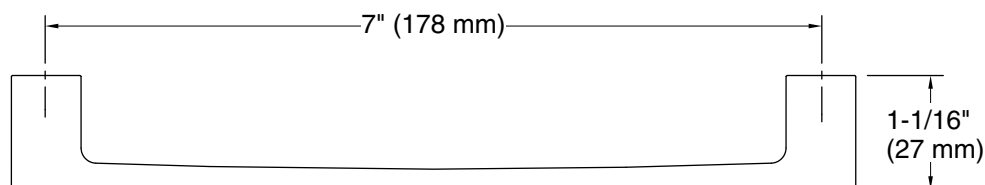

Honesty®
7" cabinet pull
K-26641

Material

- Premium metal construction for durability and reliability
- KOHLER finishes resist corrosion and tarnishing

Recommended Products/Accessories

K-23255-4 Widespread bathroom sink faucet, 1.2 gpm

Codes/Standards

None Applicable

**KOHLER® One-Year Limited
Warranty**

See website for detailed warranty information.

Technical Information

All product dimensions are nominal.

Material: Zinc

Notes