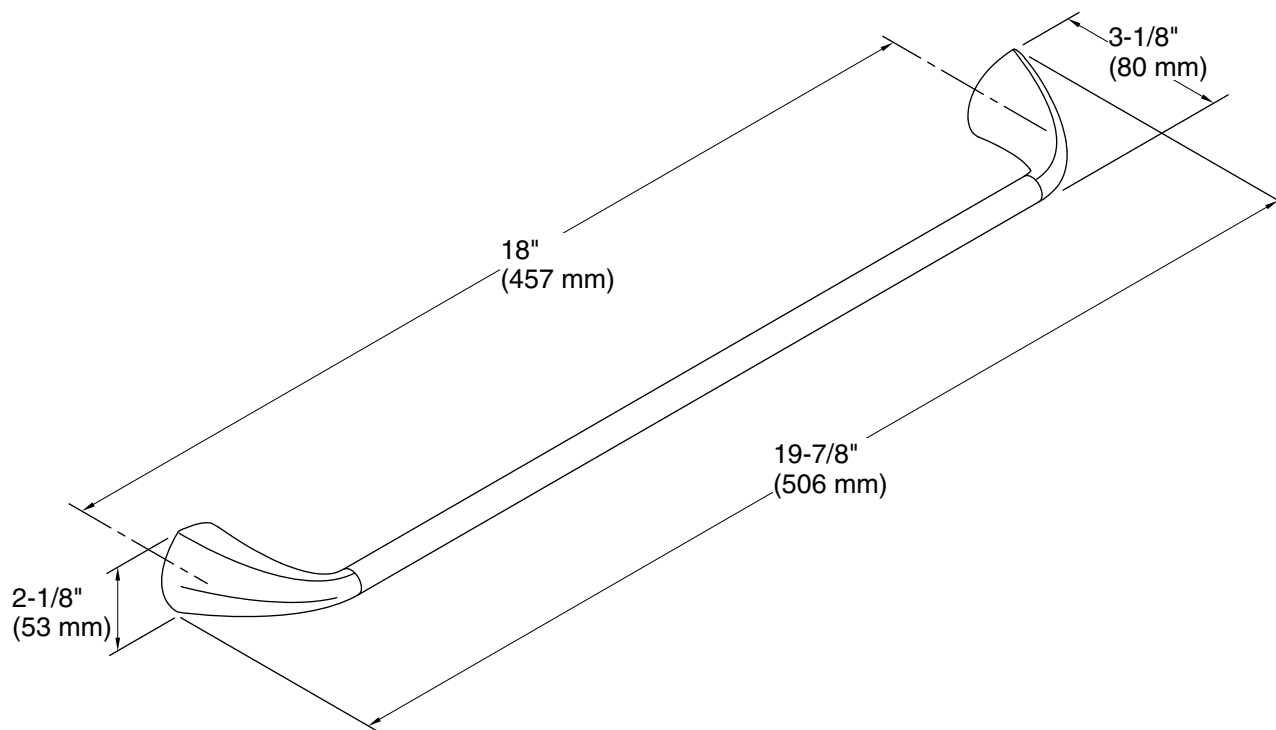

Technical Information

All product dimensions are nominal.

Material: Metal

Notes

Install this product according to the installation guide.

CAUTION: Risk of personal injury. Do not install these products in any area where they are likely to be used inadvertently as a grab bar or support bar. These products are not designed or intended for use as a grab bar or support bar.