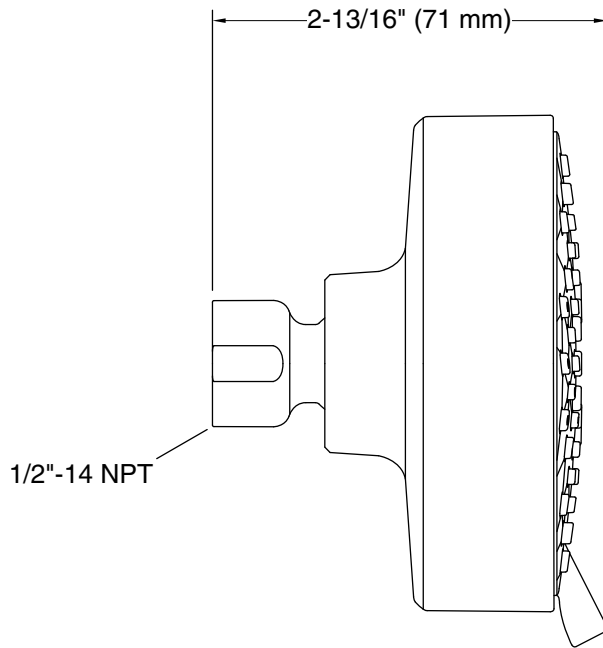

Technical Information

All product dimensions are nominal.

Handshower:

Rated maximum flow: 0 gal/min (0 l/min)

Showerhead/Body Spray:

Rated maximum flow: 1.75 gal/min (6.6 l/min)

Notes

Install this product according to the installation instructions.