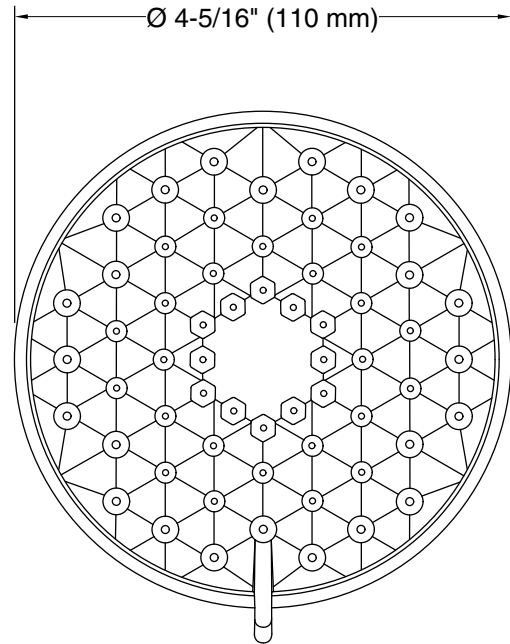

Technical Information

All product dimensions are nominal.

Handshower:

Rated maximum flow: 0 gal/min (0 l/min)

Showerhead/Body Spray:

Rated maximum flow: 1.75 gal/min (6.6 l/min)

Notes

Install this product according to the installation instructions.