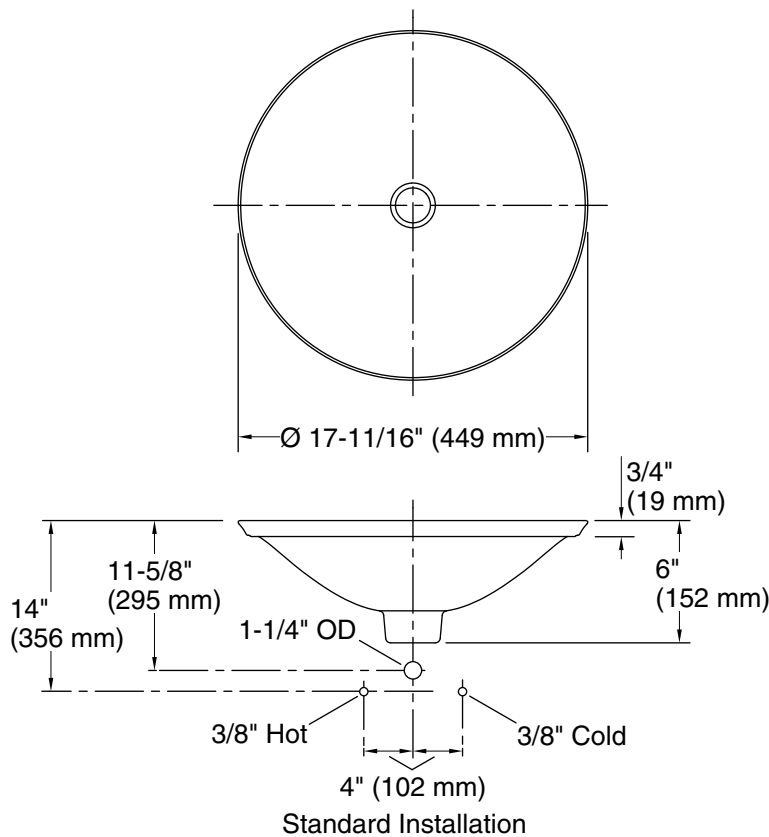

Features

- Round basin with subtle lift at edges.
- Wading pool design accommodates a wide variety of faucets.

Material

- Vitreous china.

Installation

- No faucet holes; requires wall- or counter-mount faucet.
- Vessel.

Technical Information

All product dimensions are nominal.

Bowl configuration: Single

Installation: Drop-in, Vessel

Bowl area (Only): Diameter: 17-11/16" (449 mm)

Bowl depth: 4" (102 mm)

Water depth: 4" (102 mm)