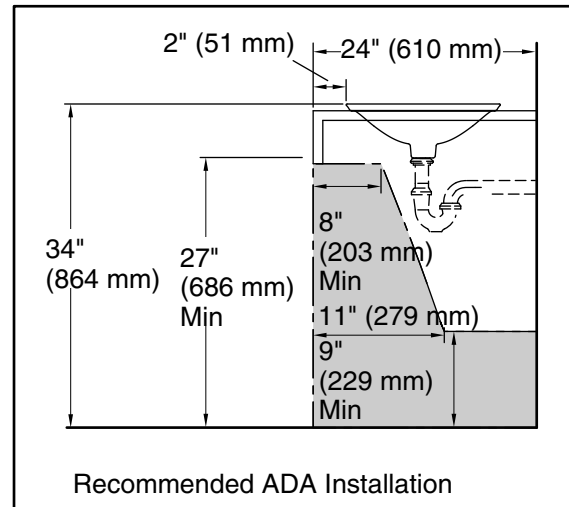

Features

- Round basin with subtle lift at edges.
- Wading pool design accommodates a wide variety of faucets.

Material

- Vitreous china.

Installation

- No faucet holes; requires wall- or counter-mount faucet.
- Vessel.

Technical Information

All product dimensions are nominal.

Bowl configuration: Single

Installation: Drop-in, Vessel

Bowl area (Only): Diameter: 17-11/16" (449 mm)

Bowl depth: 4" (102 mm)

Water depth: 4" (102 mm)