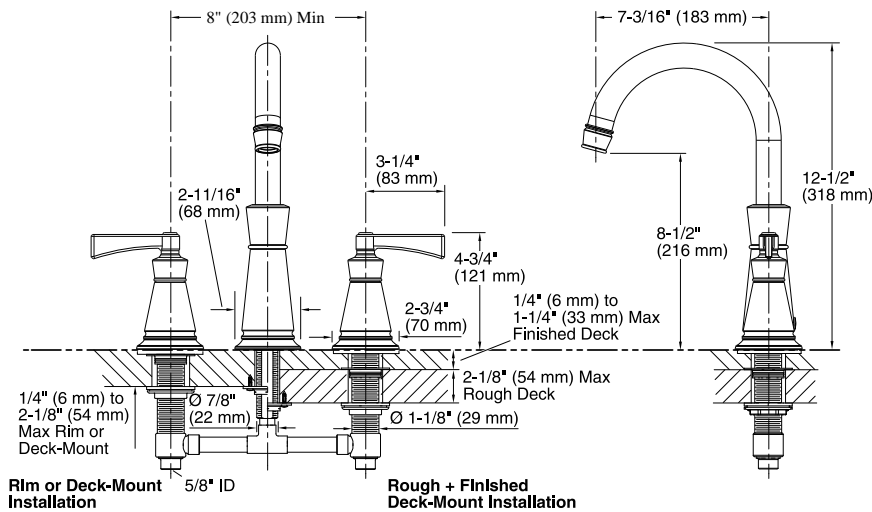

## Installation

- Deck- or bath-mount

### Technical Information

All product dimensions are nominal.

Drain included: No

### Spout:

Spout reach: 7-3/16" (183 mm)