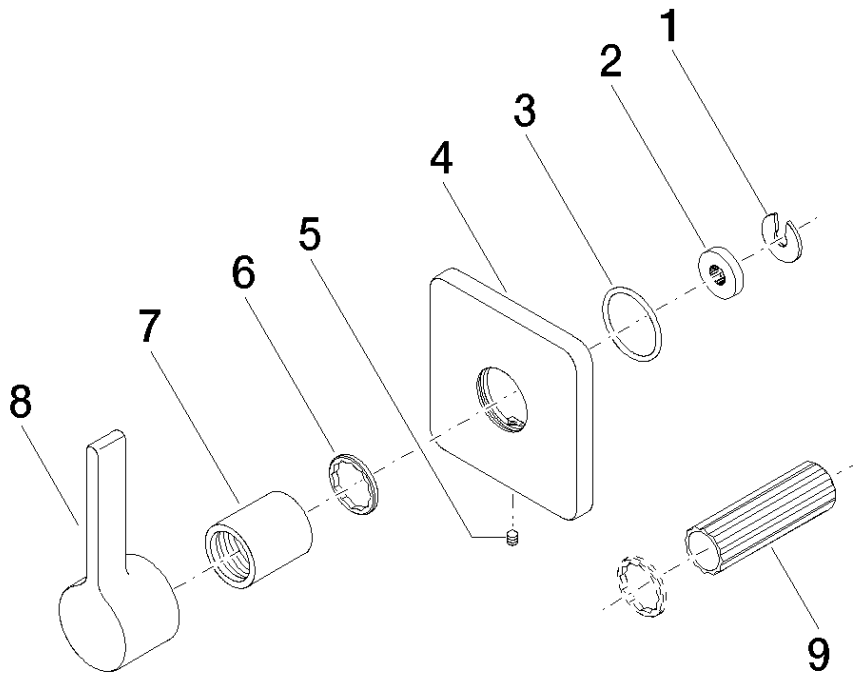

**Shower - LULU**

Wall mounted two- and three-way diverter trim - polished chrome

Article number: 36 104 710-00

**Spare parts list**

Number	Item Number	Designation	Number of units
1	09 16 01 026 90	ring	1
2	09 28 10 154 90	ring	1
3	09 14 10 063 90	seal	1
4	09 27 71 012-00	rosette	1
5	09 31 11 007 90	pin	1
6	09 16 01 025 90	ring	1
7	09 21 02 070-00	cover	1
8	09 20 71 004-00	handle	1
9	09 30 09 010 90	key	1