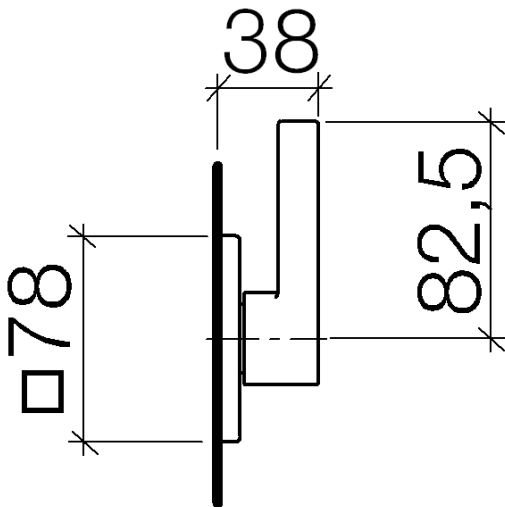

## Shower - LULU

Wall mounted two- and three-way diverter trim - polished chrome

Article number: 36 104 710-00

- Manual diverter
- Flange 3-1/8" x 3-1/8"

polished chrome

Accessory is required for this item.

## Dimensional drawing

All dimensions in mm / inch = mm x 0,0394

Shower - LULU

Wall mounted two- and three-way diverter trim - polished chrome

Article number: 36 104 710-00

## Shower - LULU

Wall mounted two- and three-way diverter trim - polished chrome

Article number: 36 104 710-00

35 104 970-90 0010

Wall mounted three-way  
diverter -

35 124 970-90 0010

Wall mounted two-way  
diverter -

**Shower - LULU**

Wall mounted two- and three-way diverter trim - polished chrome

Article number: 36 104 710-00