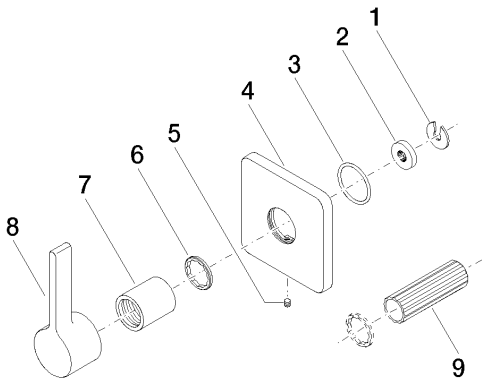

## Dimensional drawing

All dimensions in mm / inch = mm x 0,0394

Shower - LULU

Wall mounted two- and three-way diverter trim - polished chrome

Article number: 36 104 710-00

35 104 970-90 0010

Wall mounted three-way  
diverter -

35 124 970-90 0010

Wall mounted two-way  
diverter -

**Shower - LULU**

Wall mounted two- and three-way diverter trim - polished chrome

Article number: 36 104 710-00

**Spare parts list**

Number	Item Number	Designation	Number of units
1	09 16 01 026 90	ring	1
2	09 28 10 154 90	ring	1
3	09 14 10 063 90	seal	1
4	09 27 71 012-00	rosette	1
5	09 31 11 007 90	pin	1
6	09 16 01 025 90	ring	1
7	09 21 02 070-00	cover	1
8	09 20 71 004-00	handle	1
9	09 30 09 010 90	key	1