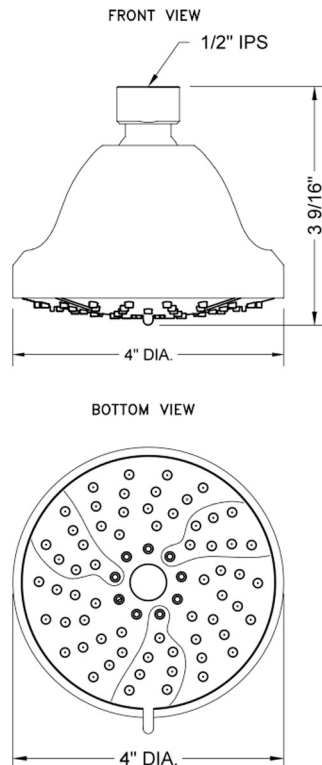

# SHOWERALL® 4 Function Showerhead with JX7® Technology with Pause Control

Model #: S163-

## FEATURES:

- 4" diameter 4 function showerhead with pause control to conserve water
- Pause control is not a positive shut-off
- 1/2" IPS adjustable brass ball joint to adjust angle of showerhead
- Available flow rates: 2.5, 2.0, 1.75 & 1.5 GPM
- 2.0 GPM—WaterSense approved
- JX7® Technology

## SPECIFICATION DRAWING: