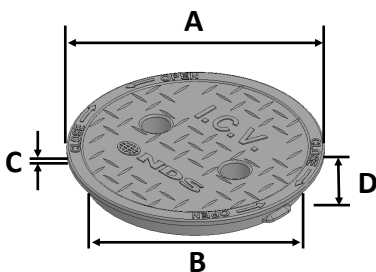

## 108BCW

Series: Standard Series

Material: HDPE

Box Color: Green

Lid Color: Green

Lid Marking: Water

Box Weight: 1.04 lbs

Lid Weight: 0.23 lbs

Total Weight: 1.27 lbs

Load rating:

Pedestrian & lawn care equipment

**MADE IN THE USA**

Lid Dimensions	
A. Top diameter	6 1/2"
B. Bottom diameter	5 3/4"
C. Rim thickness	3/16"
D. Overall height	3/4"

Box Dimensions	
A. Top inside diameter	5 7/8"
B. Top outside diameter	6 3/8"
C. Bottom inside diameter	7 1/2"
D. Bottom outside diameter	8 3/8"
E. Height	8 7/8"

Mouse hole:  
2 3/8" x 2 3/8"