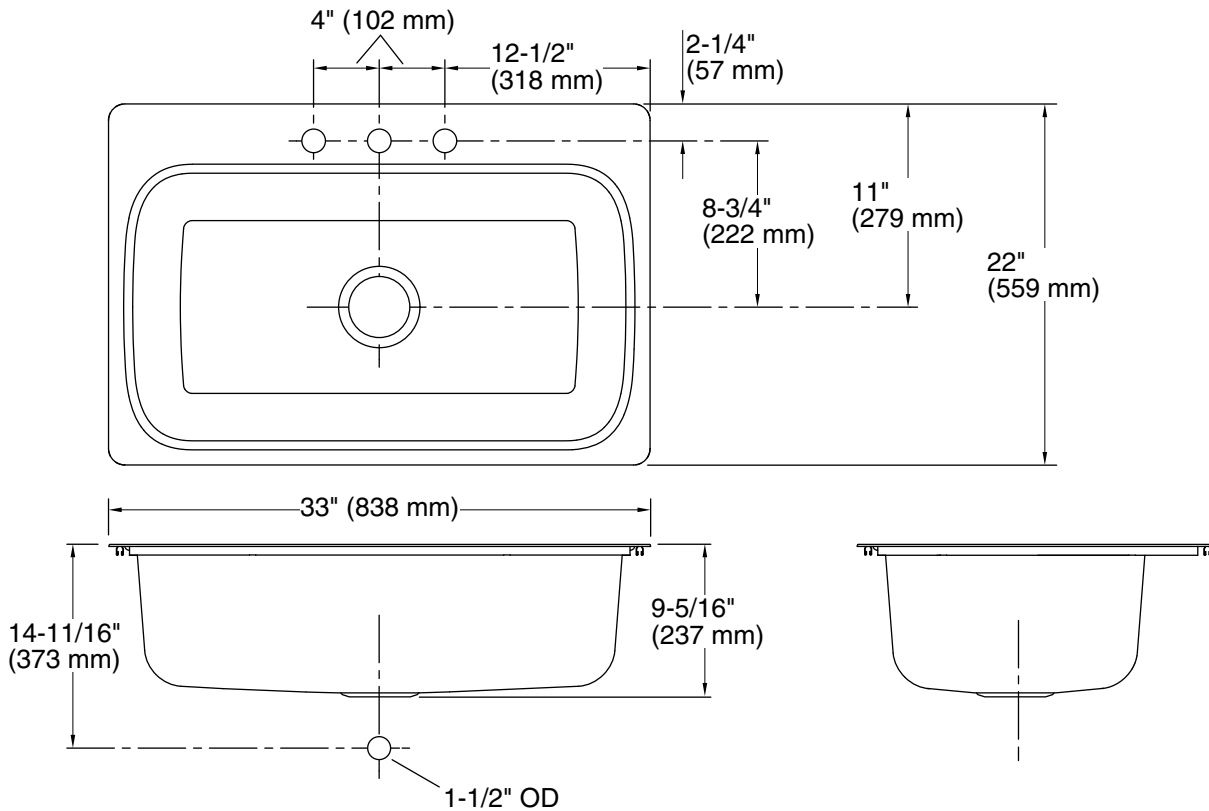

Verse™
33" top-mount single-bowl kitchen sink
K-20060-3

Features

- 36" minimum base cabinet width
- Single bowl
- 9" (229 mm) depth provides generous workspace
- Three faucet holes
- Includes installation hardware

Technical Information

All product dimensions are nominal.

Basin configuration: Single Bowl
Min. base cabinet width: 36" (914 mm)

Bowl area (Only): Length: 29-7/16" (748 mm)
Width: 15-11/16" (399 mm)
Bowl depth: 9" (229 mm)
Water depth: 9" (229 mm)

Number of deck holes: 3

Faucet hole(s): 1-7/16" (37 mm)

Drain hole: 3-3/4" (94 mm)

Notes

Install this product according to the installation instructions.