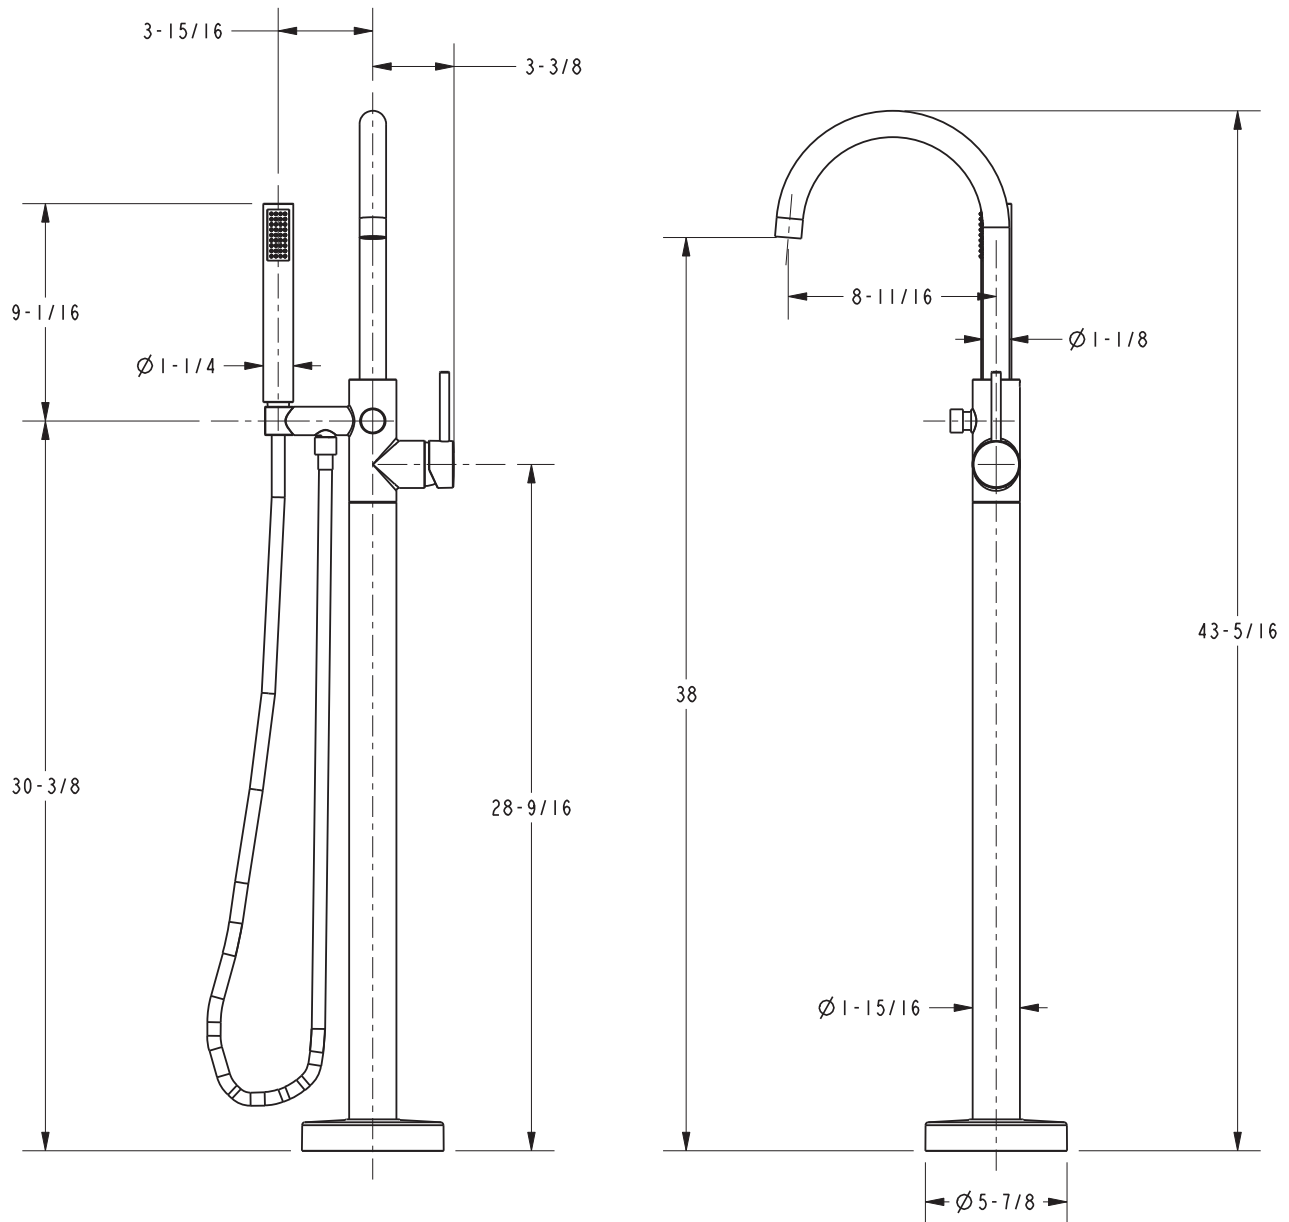

Features

- Brass construction
- Euro-motion ceramic disc 40 mm valve cartridge
- 6.5 gallons (24.6 liters) per minute spout maximum flow rate
- ADA compliant contemporary lever handle with pull-out diverter
- 3/4" braided hot and cold supply lines (with 1/2" adapters)
- 38" (96.5 cm) tub spout height at outlet
- 8-11/16" (22.1 cm) tub spout reach (center-center)
- Contemporary handshower design of resin construction
- 2.0 gallons (7.6 liters) per minute handshower maximum flow rate
- Floor mounting bracket with integral base and escutcheon

Colors / Finishes

- 15: Polished Nickel
- 15S: Satin Nickel
- 26: Polished Chrome

Colors / Finishes

Specified Model

Model	Description	Colors Finishes
2480-4261	Freestanding Exposed Tub and Handshower Set	<input type="checkbox"/> 15 <input type="checkbox"/> 15S <input type="checkbox"/> 26

Product Specification: Add "Color / Finish" suffix to Model number, below.

The Freestanding Exposed Tub and Handshower Set shall be made of brass construction (with resin handshower). Freestanding Exposed Tub and Handshower Set shall incorporate a Euro-motion ceramic disc 40 mm valve cartridge with ADA compliant contemporary lever handle and pull-out diverter. Product shall be designed for floor-mounted configurations. Product shall feature a plated resin handshower having a contemporary design and a 2.0 gallons (7.6 liters) per minute maximum flow rate. Product shall include 3/4" braided hot and cold supply lines (with 1/2" adapters) and a floor mounting bracket with integral base and escutcheon. Freestanding Exposed Tub and Handshower Set shall be Newport Brass Model 2480-4261/_____.

2480-4261

PRODUCT DIMENSIONS *(Units are in inches)*

East Linear/Priya Tub and Handshower Set
2480-4261

Page 2 of 2 2480-4261_b_3.16

NEWPORT BRASS
Flawless Beauty. From Faucet to Finish.™

t: 949.417.5207 | www.newportbrass.com
©2016 Brasstech, Inc.