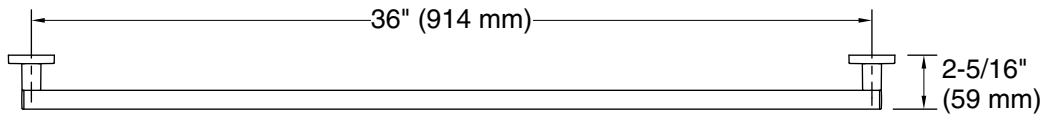

Technical Information

All product dimensions are nominal.

Material: Zinc, Stainless Steel

Notes

Install this product according to the installation instructions.

WARNING: Risk of personal injury. The wall plates on the grab bar must be mounted to a brace between the wall studs. This will ensure that the weight of the user is adequately supported.

ADA compliant when installed to the specific requirements of these regulations.