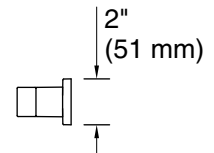

Technical Information

All product dimensions are nominal.

Material: Zinc, Stainless Steel

Notes

Install this product according to the installation instructions.

WARNING: Risk of personal injury. The wall plates on the grab bar must be mounted to a brace between the wall studs. This will ensure that the weight of the user is adequately supported.

ADA compliant when installed to the specific requirements of these regulations.