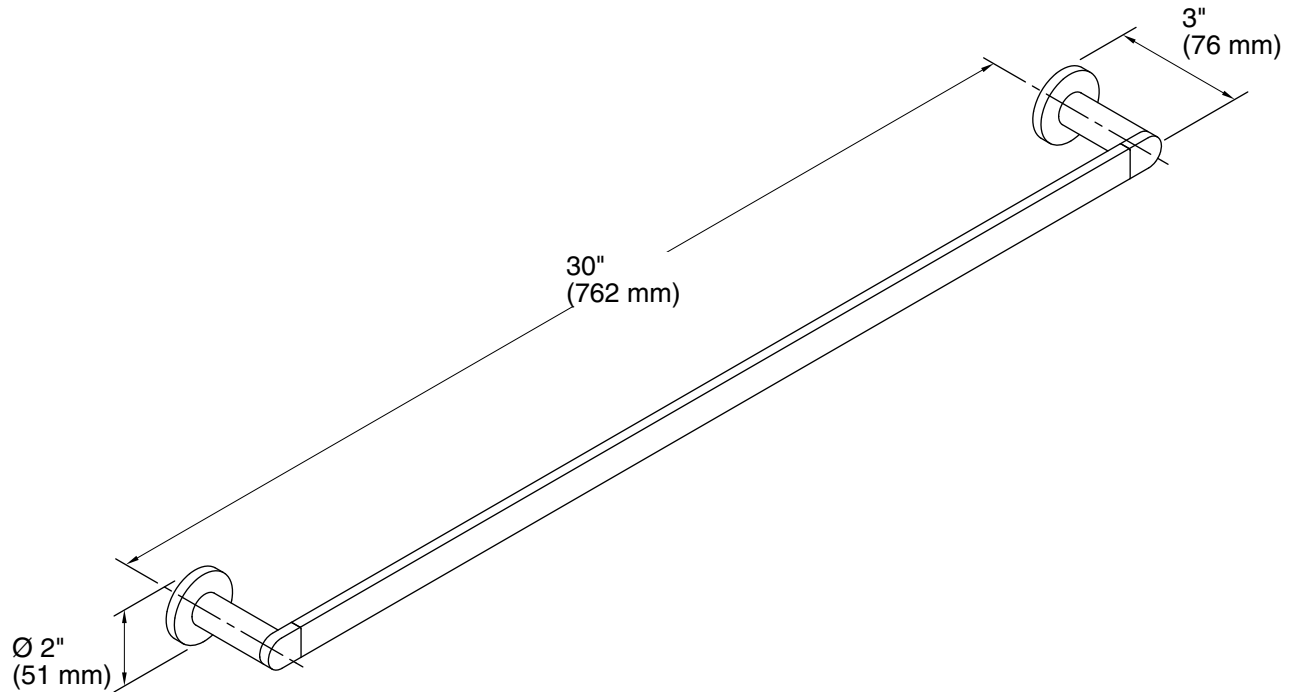

Technical Information

All product dimensions are nominal.

Installation Type: Wall-mount

Material: Zinc, Brass

Notes

Install this product according to the installation guide.