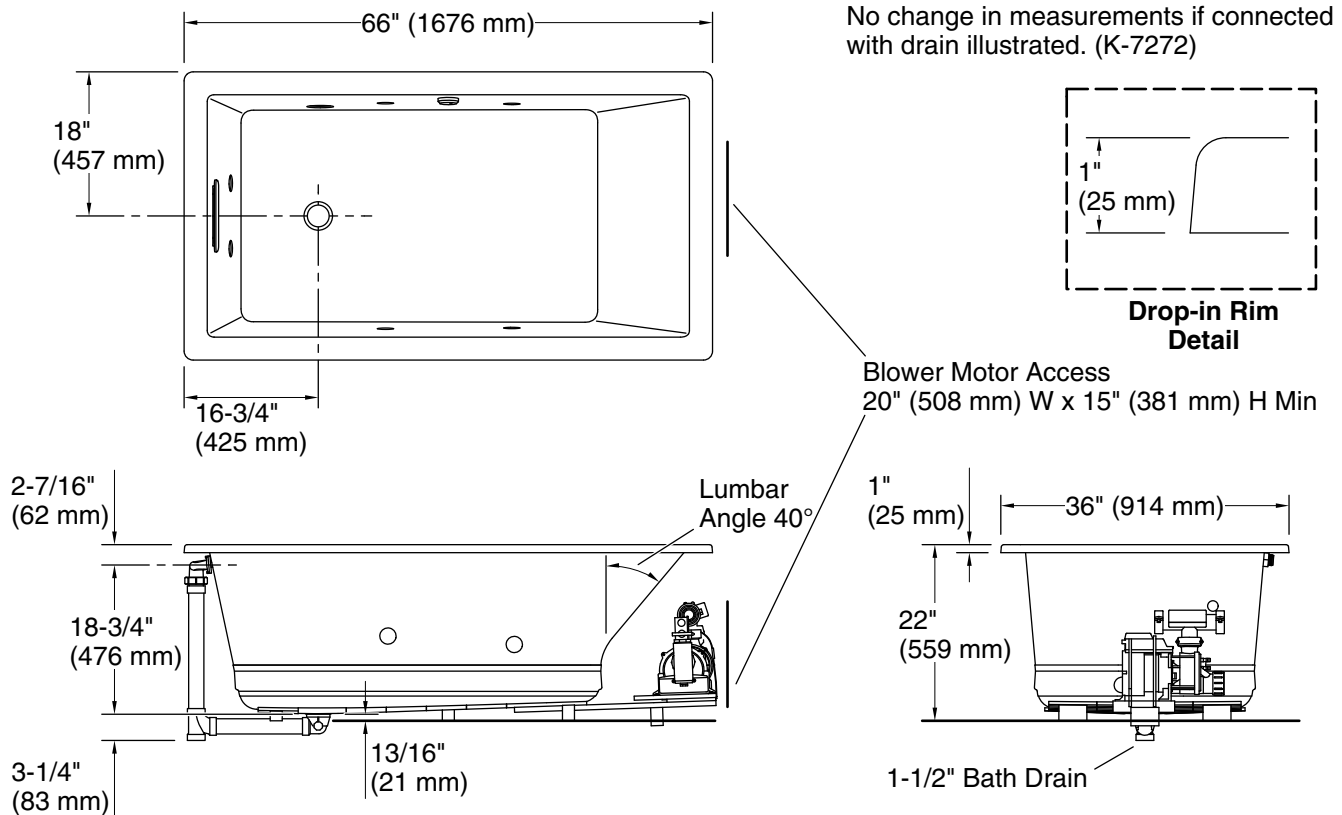

Required Electrical Service

Two dedicated circuits required, protected with Class A Ground-Fault Circuit-Interrupter (GFCI). Outside North America, this device may be known as a Residual Current Device (RCD).

Pump: 120 V, 15 A, 60 Hz
Heater: 120 V, 15 A, 60 Hz

Technical Information

All product dimensions are nominal.

Drain location: Reversible
Basin area, bottom: 44-1/2" x 26-7/16" (1130 mm x 671 mm)
Basin area, top: 60-1/4" x 30-1/4" (1530 mm x 769 mm)
Weight: 125 lbs (56.7 kg)
Minimum floor load: 61 lbs/ft² (297.8 kg/m²)
Water depth: 17-3/4" (450 mm)
Water capacity: 100.4 gal (380.1 L)
Cutout: Drop-in, 65" x 35" (1651 mm x 889 mm)
Electrical component rating: Pump: 120 V, 7 A, 60 Hz
Heater: 120 V, 12 A, 60 Hz
Minimum flat for door: 2-7/16" (61 mm)

Notes

Measure your actual product for rough-in details.

Install this product according to the installation instructions.

The hot water supply should be 70% of the capacity of the bath or greater. Installations will vary.