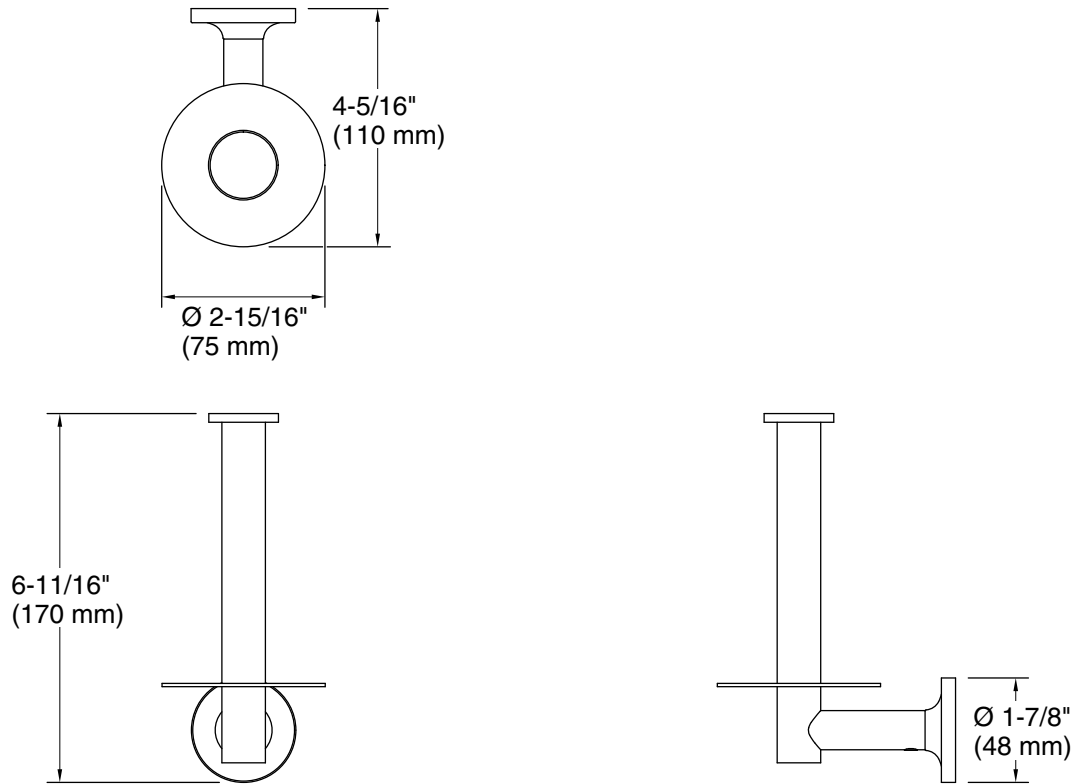

Features

- Vertical holder makes changing toilet paper quick and simple
- Coordinates with other products in the Purist collection

Material

- Solid-brass construction for durability and reliability
- KOHLER finishes resist corrosion and tarnishing

Technical Information

All product dimensions are nominal.

Material: Metal

Notes

Install this product according to the installation instructions.