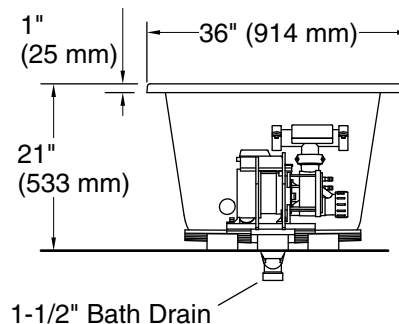

9-18-2025 21:22 - US/CA

THE BOLD LOOK  
OF **KOHLER**®

No change in measurements if connected with drain illustrated. (K-7272)

Blower Motor Access  
 20" (508 mm) W x 15" (381 mm) H Min

### Technical Information

All product dimensions are nominal.

Drain location: Reversible  
 Basin area, bottom: 39-9/16" x 24-3/4" (1005 mm x 628 mm)  
 Basin area, top: 54-1/4" x 30-1/4" (1377 mm x 768 mm)  
 Weight: 121.5 lbs (55.1 kg)  
 Minimum floor load: 56 lbs/ft<sup>2</sup> (273.4 kg/m<sup>2</sup>)  
 Water depth: 16-11/16" (424 mm)  
 Water capacity: 81.1 gal (307 L)  
 Cutout: Drop-in, 59-1/2" x 35-1/2" (1511 mm x 902 mm)  
 Electrical component rating: Pump: 120 V, 7 A, 60 Hz  
 Heater: 120 V, 12 A, 60 Hz