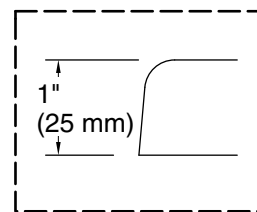

9-18-2025 21:22 - US/CA

THE BOLD LOOK  
OF **KOHLER**®

No change in measurements if connected with drain illustrated. (K-7272)

Blower Motor Access  
 20" (508 mm) W x 15" (381 mm) H Min