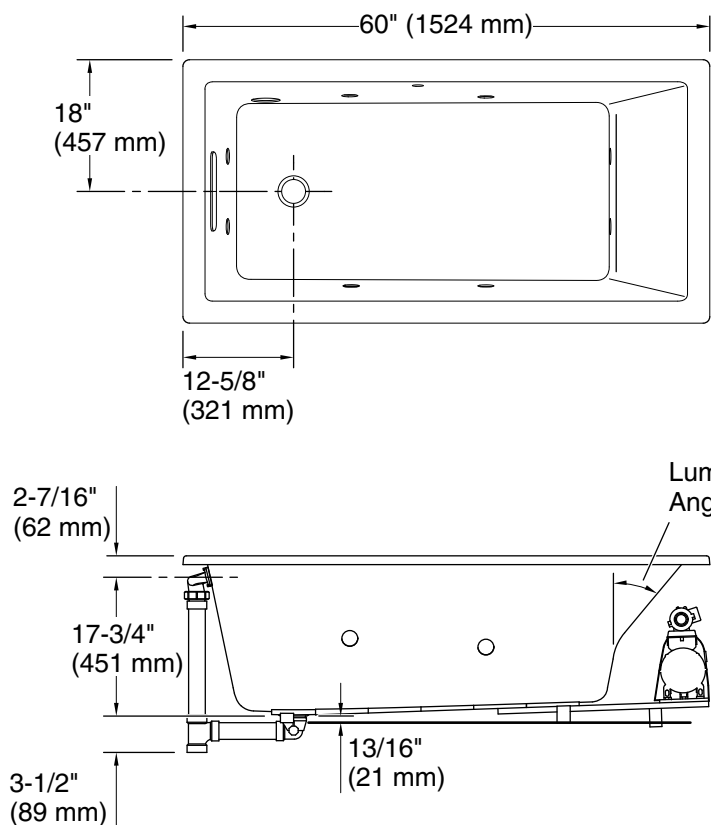

9-18-2025 21:22 - US/CA

THE BOLD LOOK  
OF **KOHLER**®

No change in measurements if connected with drain illustrated. (K-7272)

Blower Motor Access  
 20" (508 mm) W x 15" (381 mm) H Min

### Technical Information

All product dimensions are nominal.

Drain location: Reversible  
 Basin area, bottom: 39-9/16" x 24-3/4" (1005 mm x 628 mm)  
 Basin area, top: 54-1/4" x 30-1/4" (1377 mm x 768 mm)  
 Weight: 121.5 lbs (55.1 kg)  
 Minimum floor load: 56 lbs/ft<sup>2</sup> (273.4 kg/m<sup>2</sup>)  
 Water depth: 16-11/16" (424 mm)  
 Water capacity: 81.1 gal (307 L)  
 Cutout: Drop-in, 59-1/2" x 35-1/2" (1511 mm x 902 mm)  
 Electrical component rating: Pump: 120 V, 7 A, 60 Hz  
 Heater: 120 V, 12 A, 60 Hz