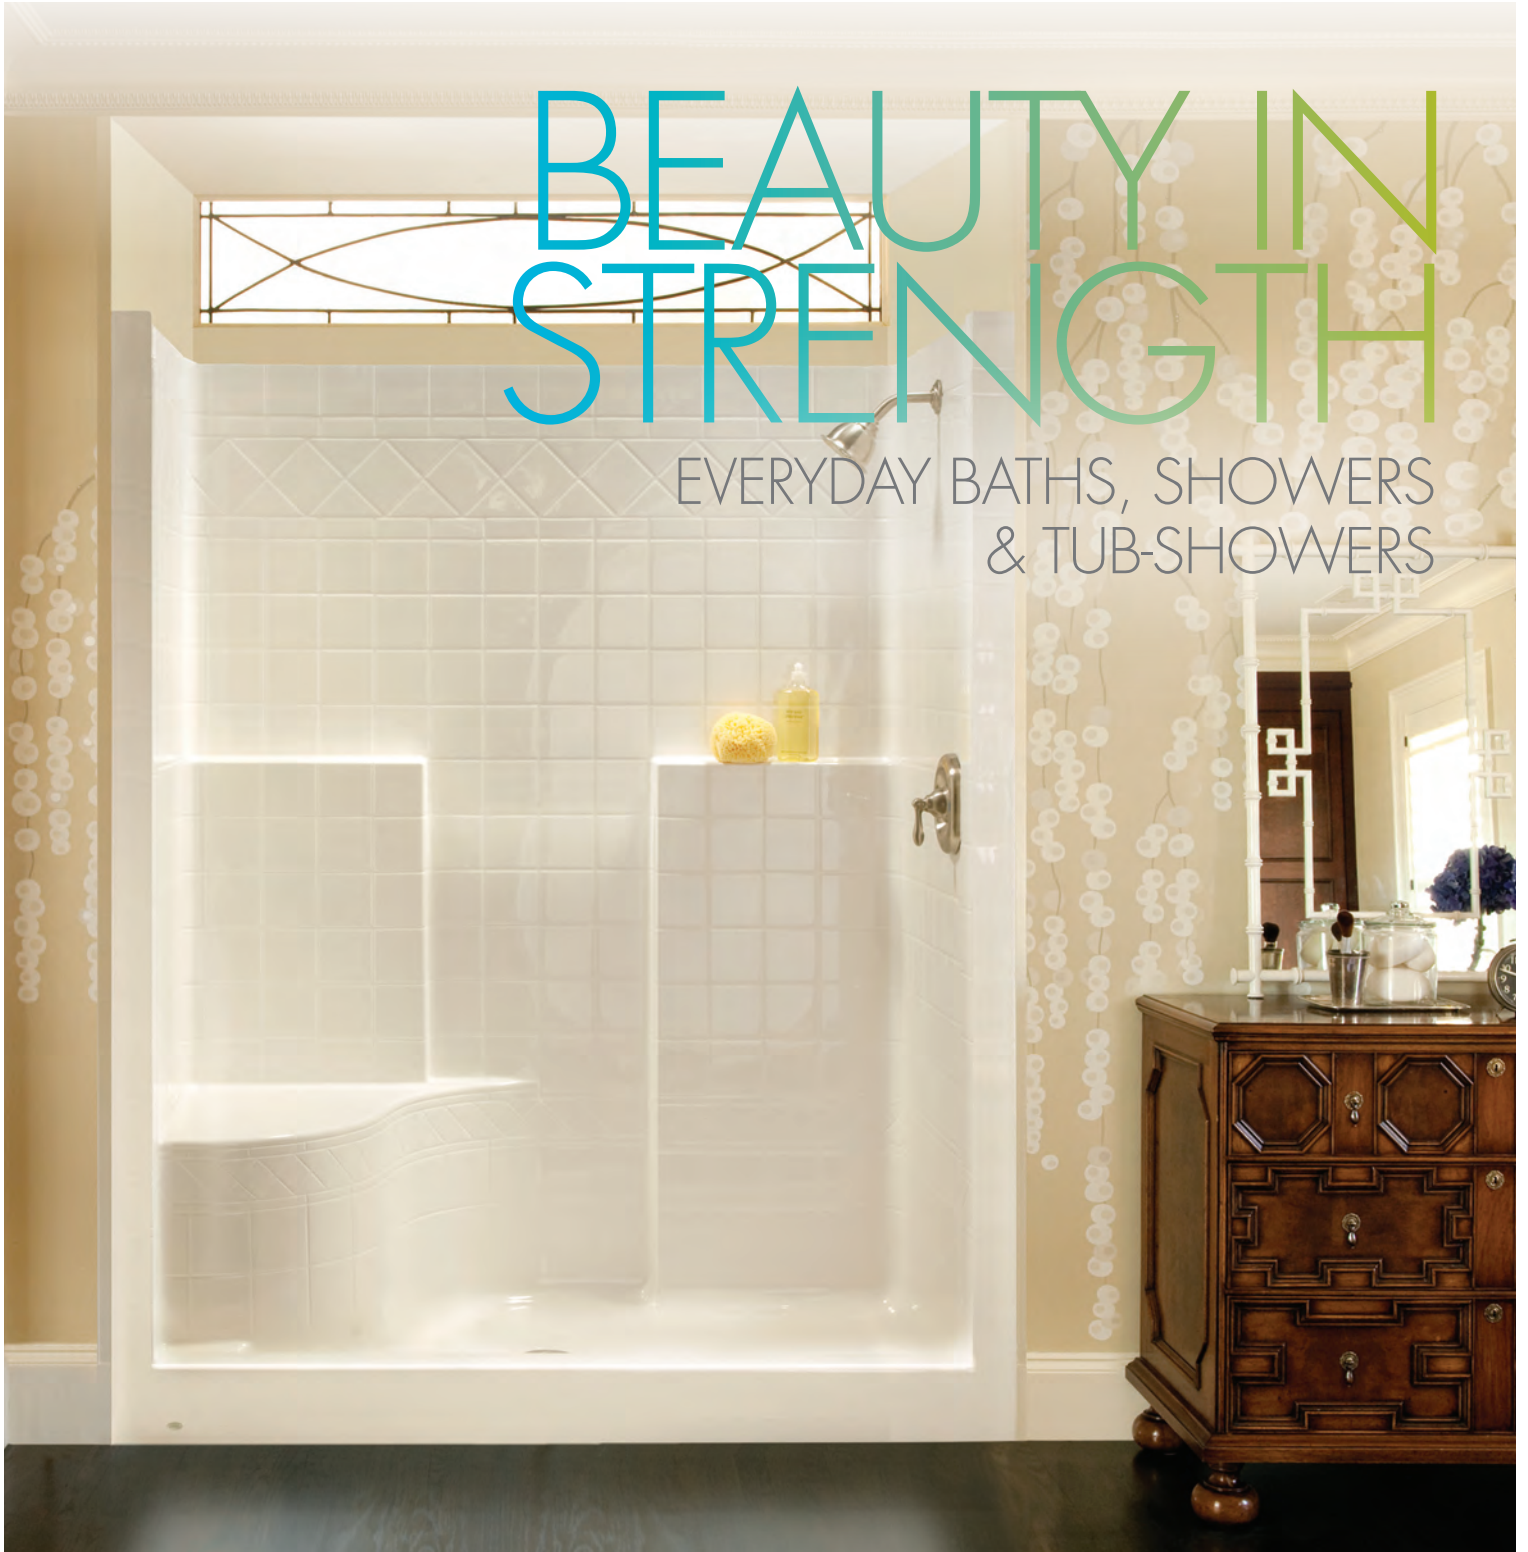

AQUATIC

The bath people

BEAUTY IN STRENGTH

EVERYDAY BATHS, SHOWERS
& TUB-SHOWERS

AQUATICBATH.COM

BETTER STARTS NOW

ACRYLX™ WITH THE STRENGTH OF ARMORCORE™

Beauty can be graceful and delicate. It can also be quite powerful. Day after day, our experts put their skills and knowledge to use developing ways to make products as unmatched in strength as they are in style.