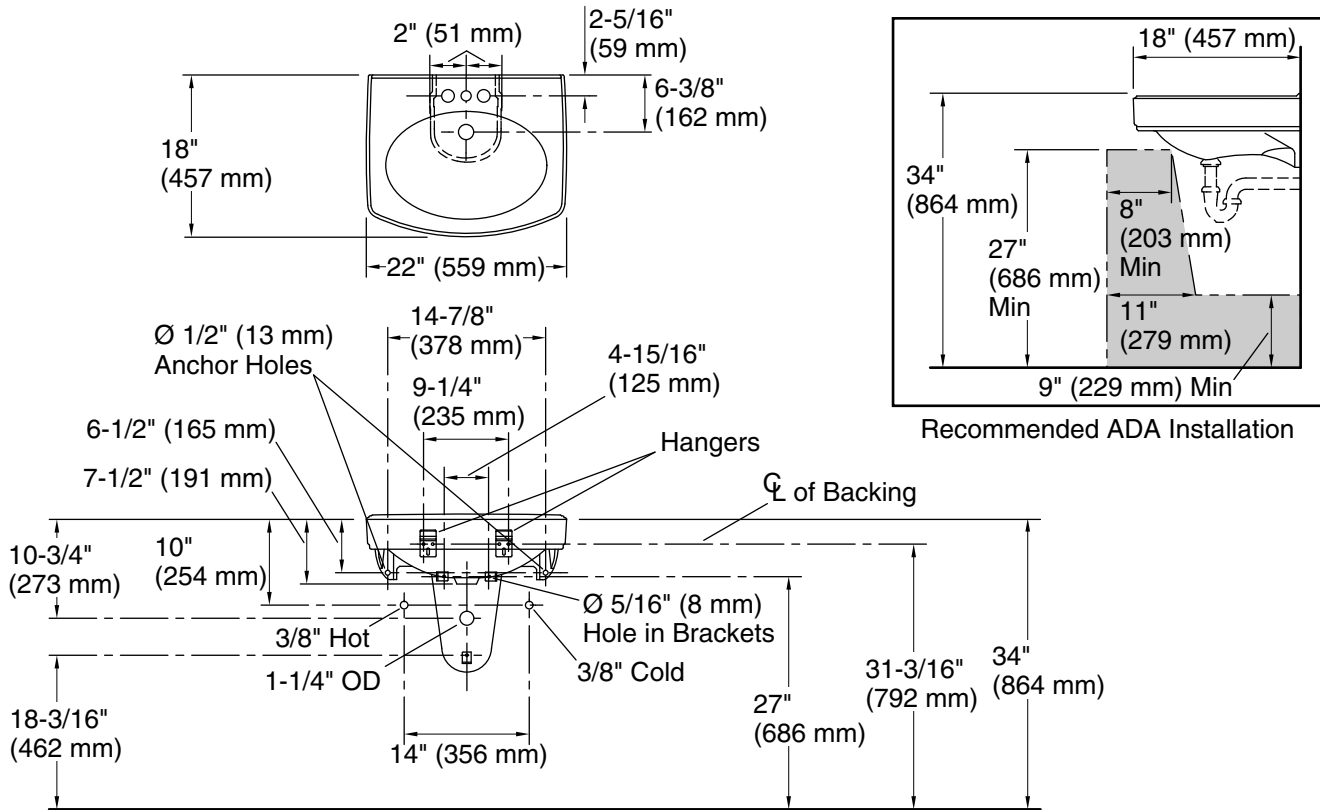

Technical Information

All product dimensions are nominal.

Basin configuration:	Single Bowl
Center(s):	4" (102 mm)
Bowl area (Only):	Length: 18" (457 mm) Width: 12" (305 mm) Water depth: 4" (102 mm)
With overflow:	Yes
Number of deck holes:	3
Faucet hole(s):	1-1/4" (32 mm)
Drain hole:	1-3/4" (44 mm)

Notes

Install this product according to the installation instructions.

Product dimensions are nominal and may vary per ASME A112.19.2 tolerances.

ADA, OBC compliant when installed to the specific requirements of these regulations.