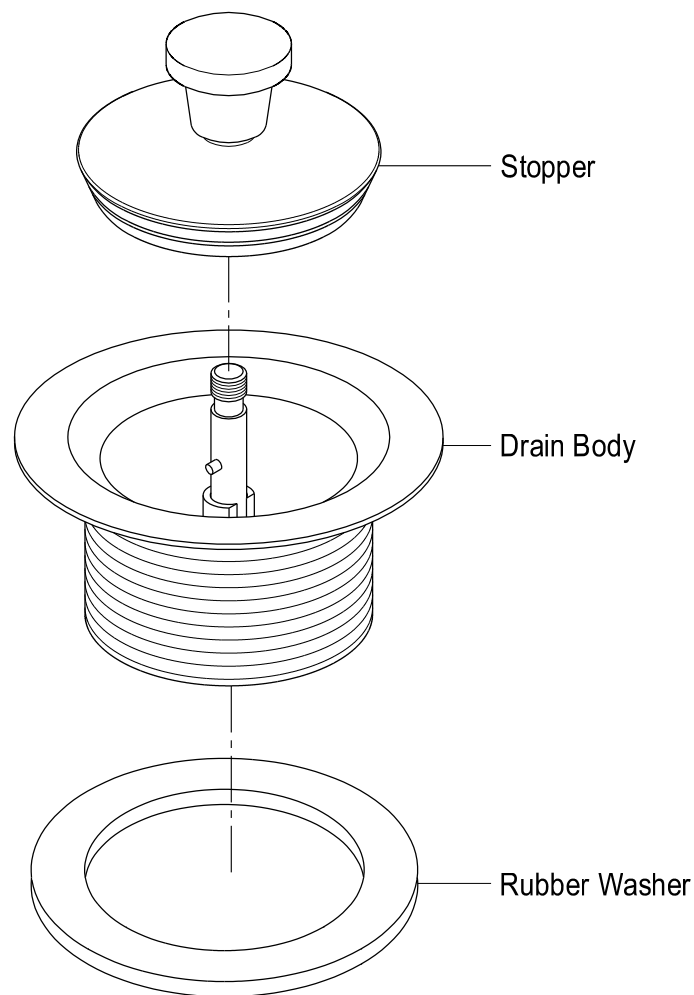

## Installation Instructions For Use With KB's Lift & Lock Drain

NOTE: USE TEFLON TAPE ON ALL THREADED CONNECTIONS

[www.kingstonbrass.com](http://www.kingstonbrass.com)

TOLL-FREE CUSTOMER SERVICE: 1-877-2-KBRASS