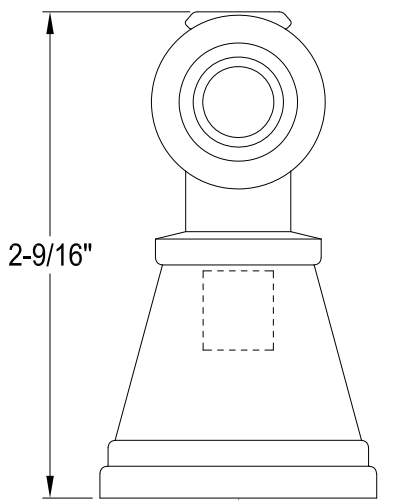

FSCH1970,2,3,4,8,9,33PLH,PLACH

Lever Handle, Hot

D Type