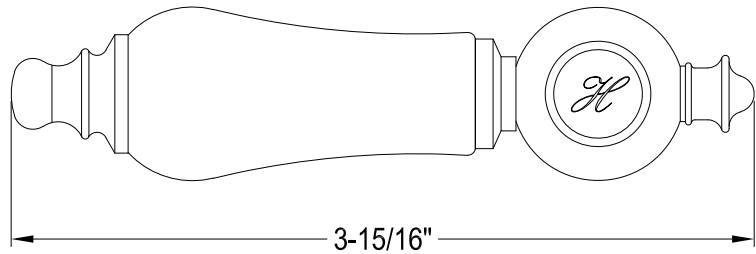

FSCH1970,2,3,4,8,9,33PLH,PLACH

Lever Handle, Hot

D Type