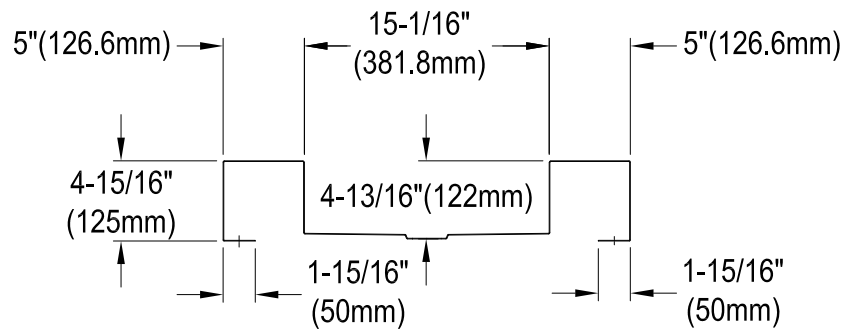

GLTS25225

Stainless Steel Self-Rimming Single Bowl Lavatory Sink, 3 Holes, (L)25" X (W)22" X (H)4-15/16"

Bowl Depth	SS Type	Thickness
4-13/16"	18-10 304 Grade	1.05mm(18G)

Section: A-A