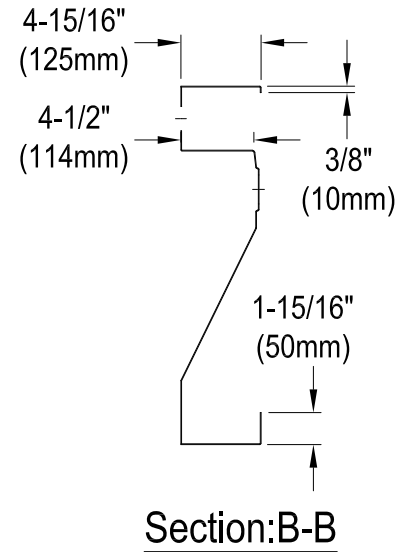

GLTS25225

Stainless Steel Self-Rimming Single Bowl Lavatory Sink, 3 Holes, (L)25" X (W)22" X (H)4-15/16"

Bowl Depth	SS Type	Thickness
4-13/16"	18-10 304 Grade	1.05mm(18G)

Section: A-A