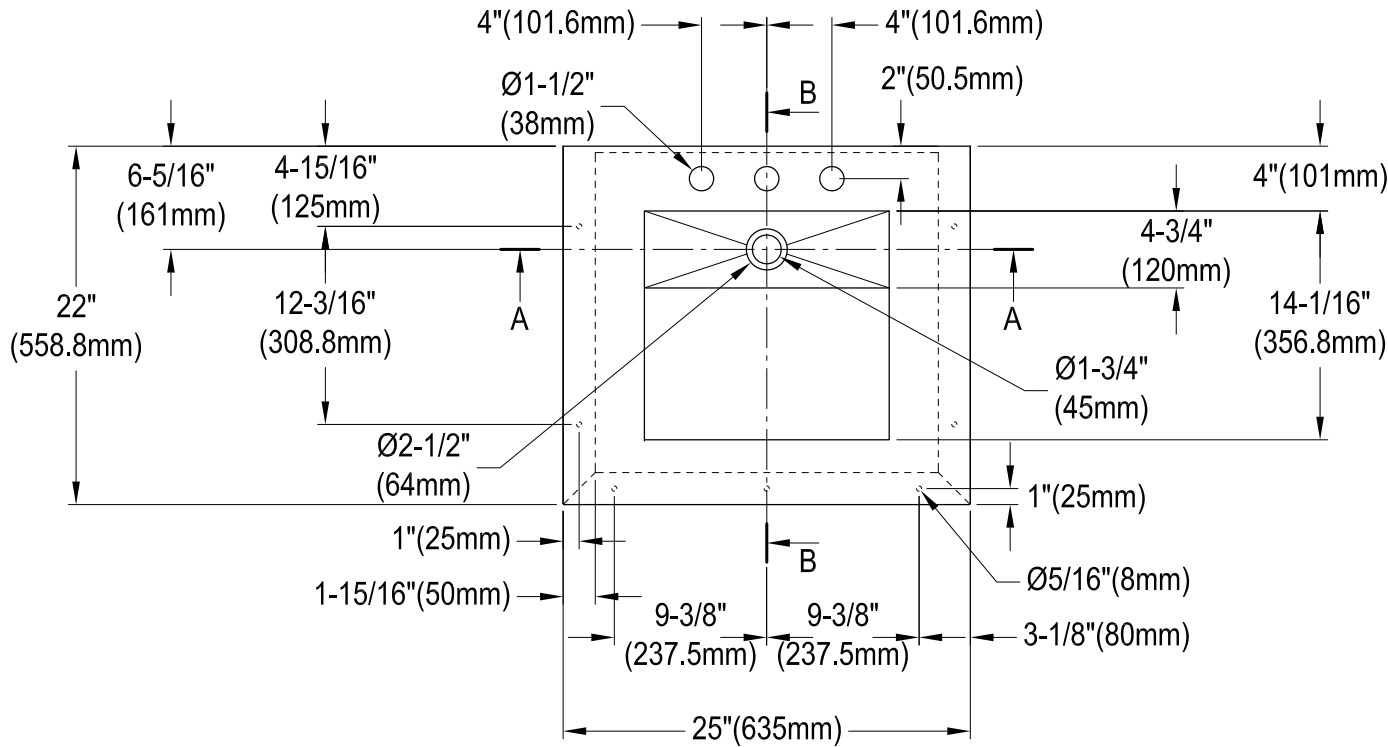

GLTS25225

Stainless Steel Self-Rimming Single Bowl Lavatory Sink, 3 Holes, (L)25" X (W)22" X (H)4-15/16"

Bowl Depth	SS Type	Thickness
4-13/16"	18-10 304 Grade	1.05mm(18G)

Section: A-A