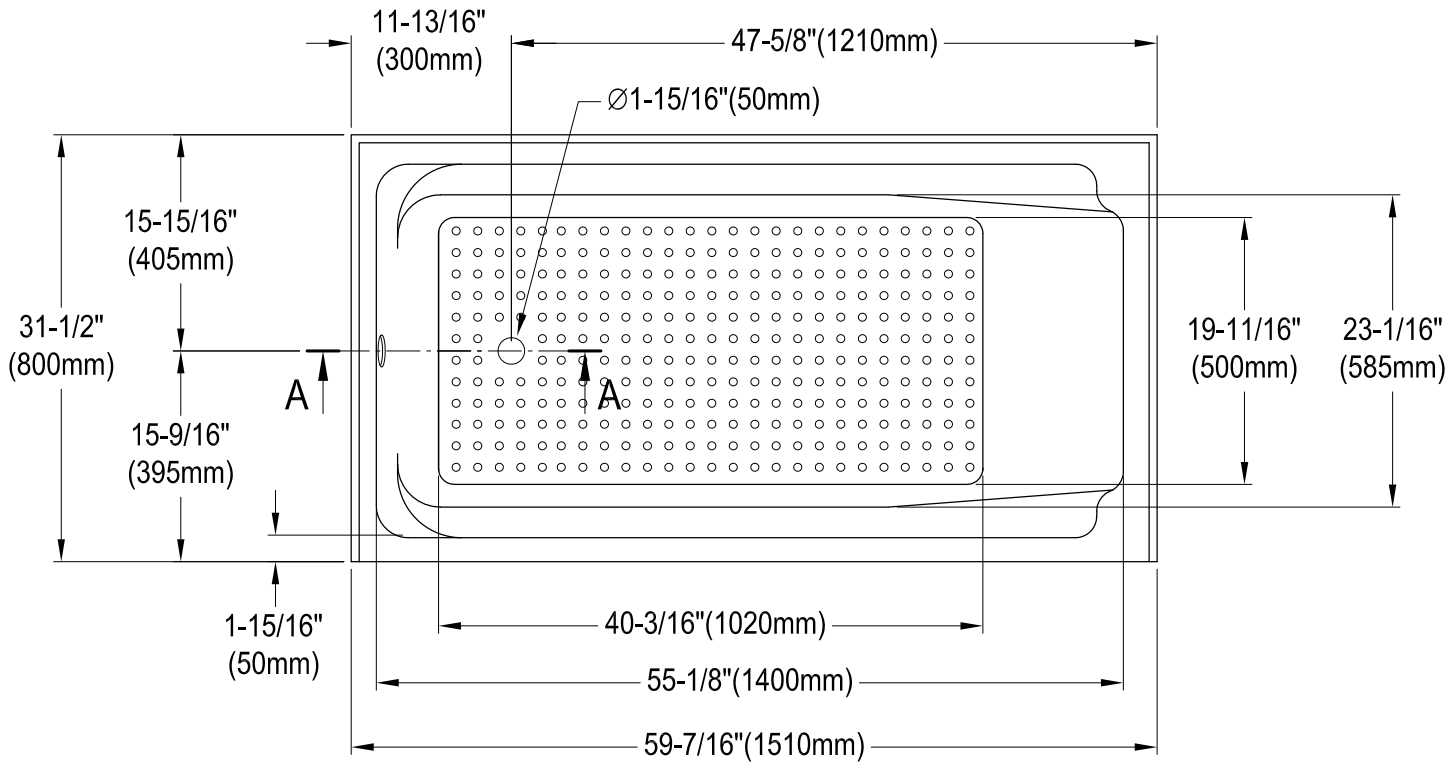

VTDE603221L

60" Acrylic Anti-Skid Alcove Tub With Left Hand Drain Hole

Section A-A