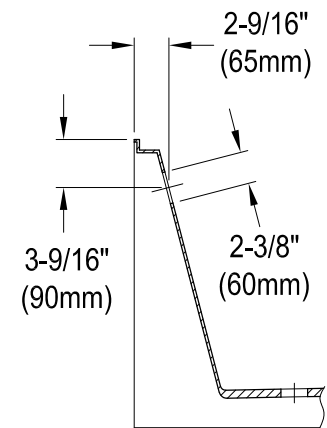

VTDE603221L

60" Acrylic Anti-Skid Alcove Tub With Left Hand Drain Hole

Section A-A