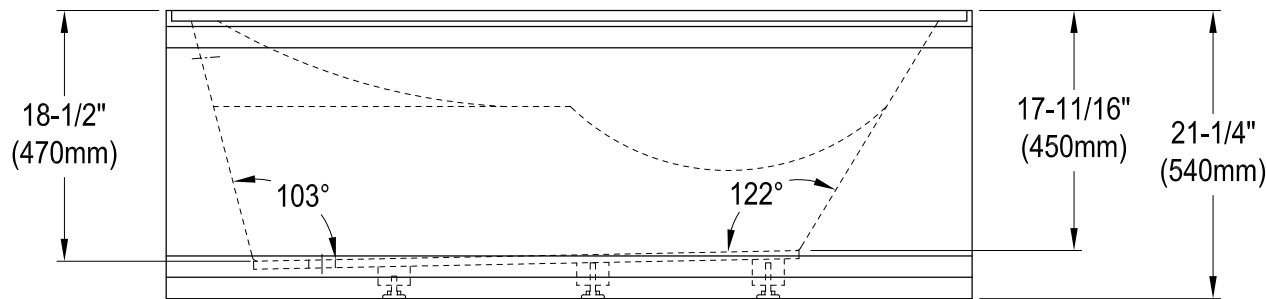

VTDE603221L

60" Acrylic Anti-Skid Alcove Tub With Left Hand Drain Hole

Section A-A