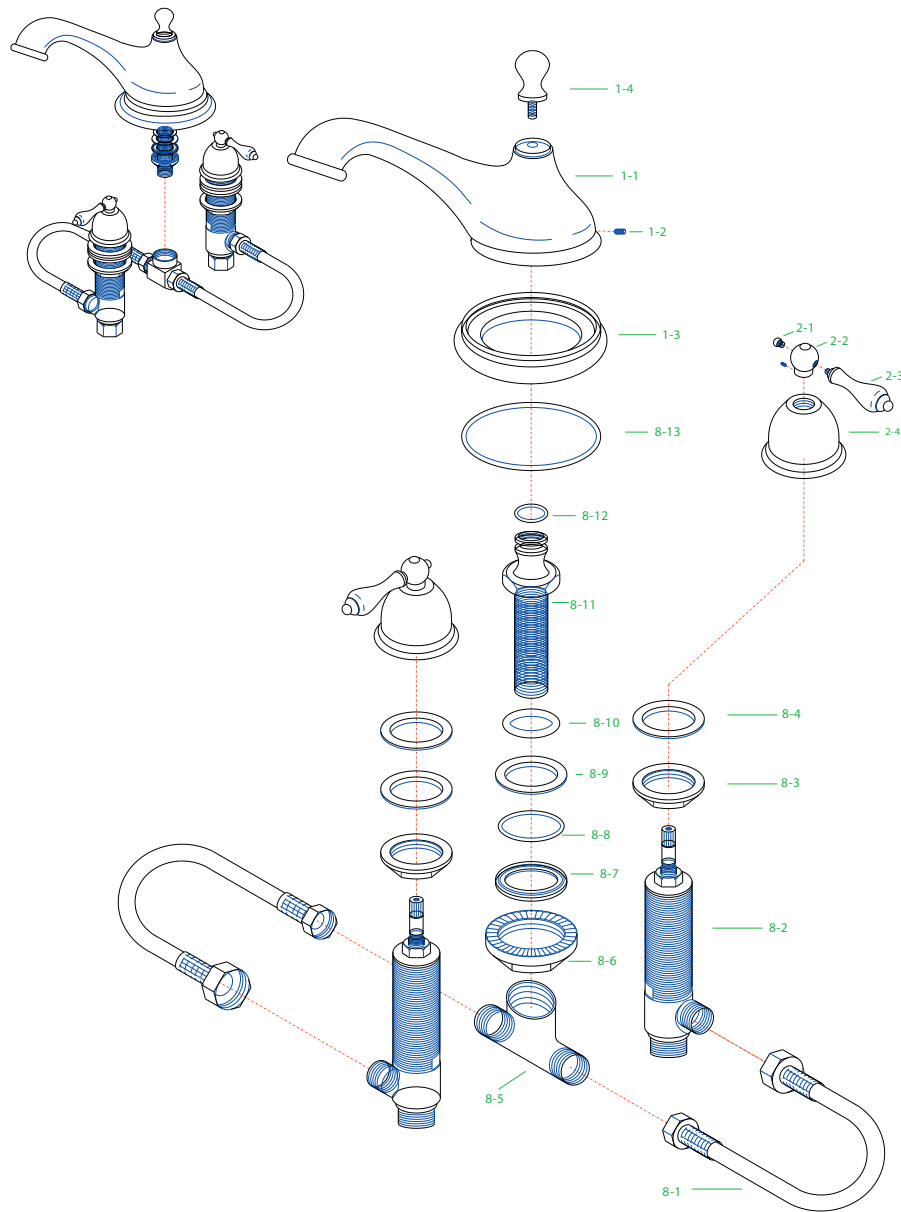

MODEL#: **ES3351PL**

Tube Filler, 10" Spout Reach, 8" – 36" Adjustable Spread, Quick Connect
Spout, 3/4" Hi-Flow Cartridge

Note: Drawing shows overall style of the product, faucet handle style may be different to the product model number this chart is referring to.