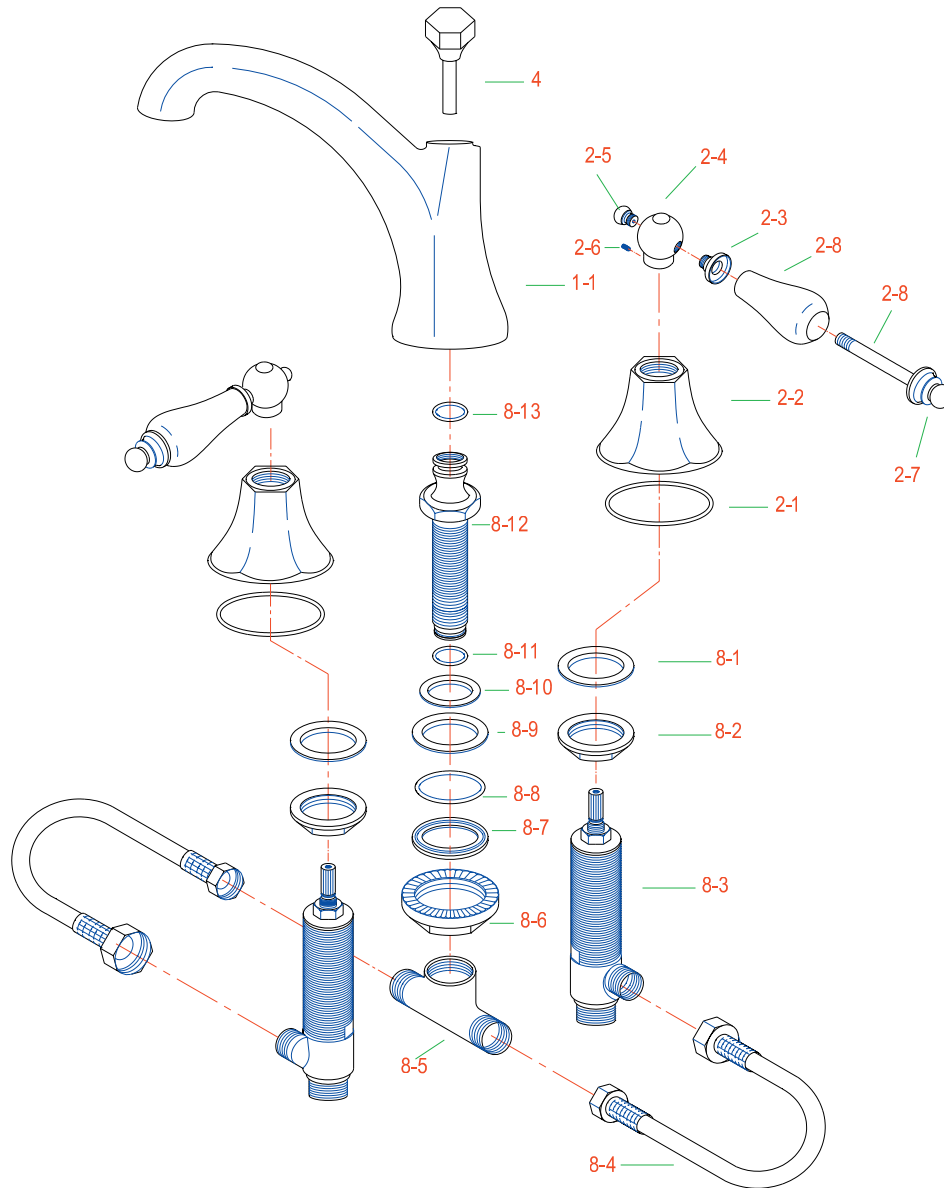

MODEL#: **ES4321PL**

Roman Tub Filler, 9-1/2" Spout Reach, 8" - 14" Adjustable Spread, Quick Connect Spout, 3/4" Hi-Flow Cartridge

**Note:** Drawing shows overall style of the product, faucet handle style may be different to the product model number this chart is referring to.