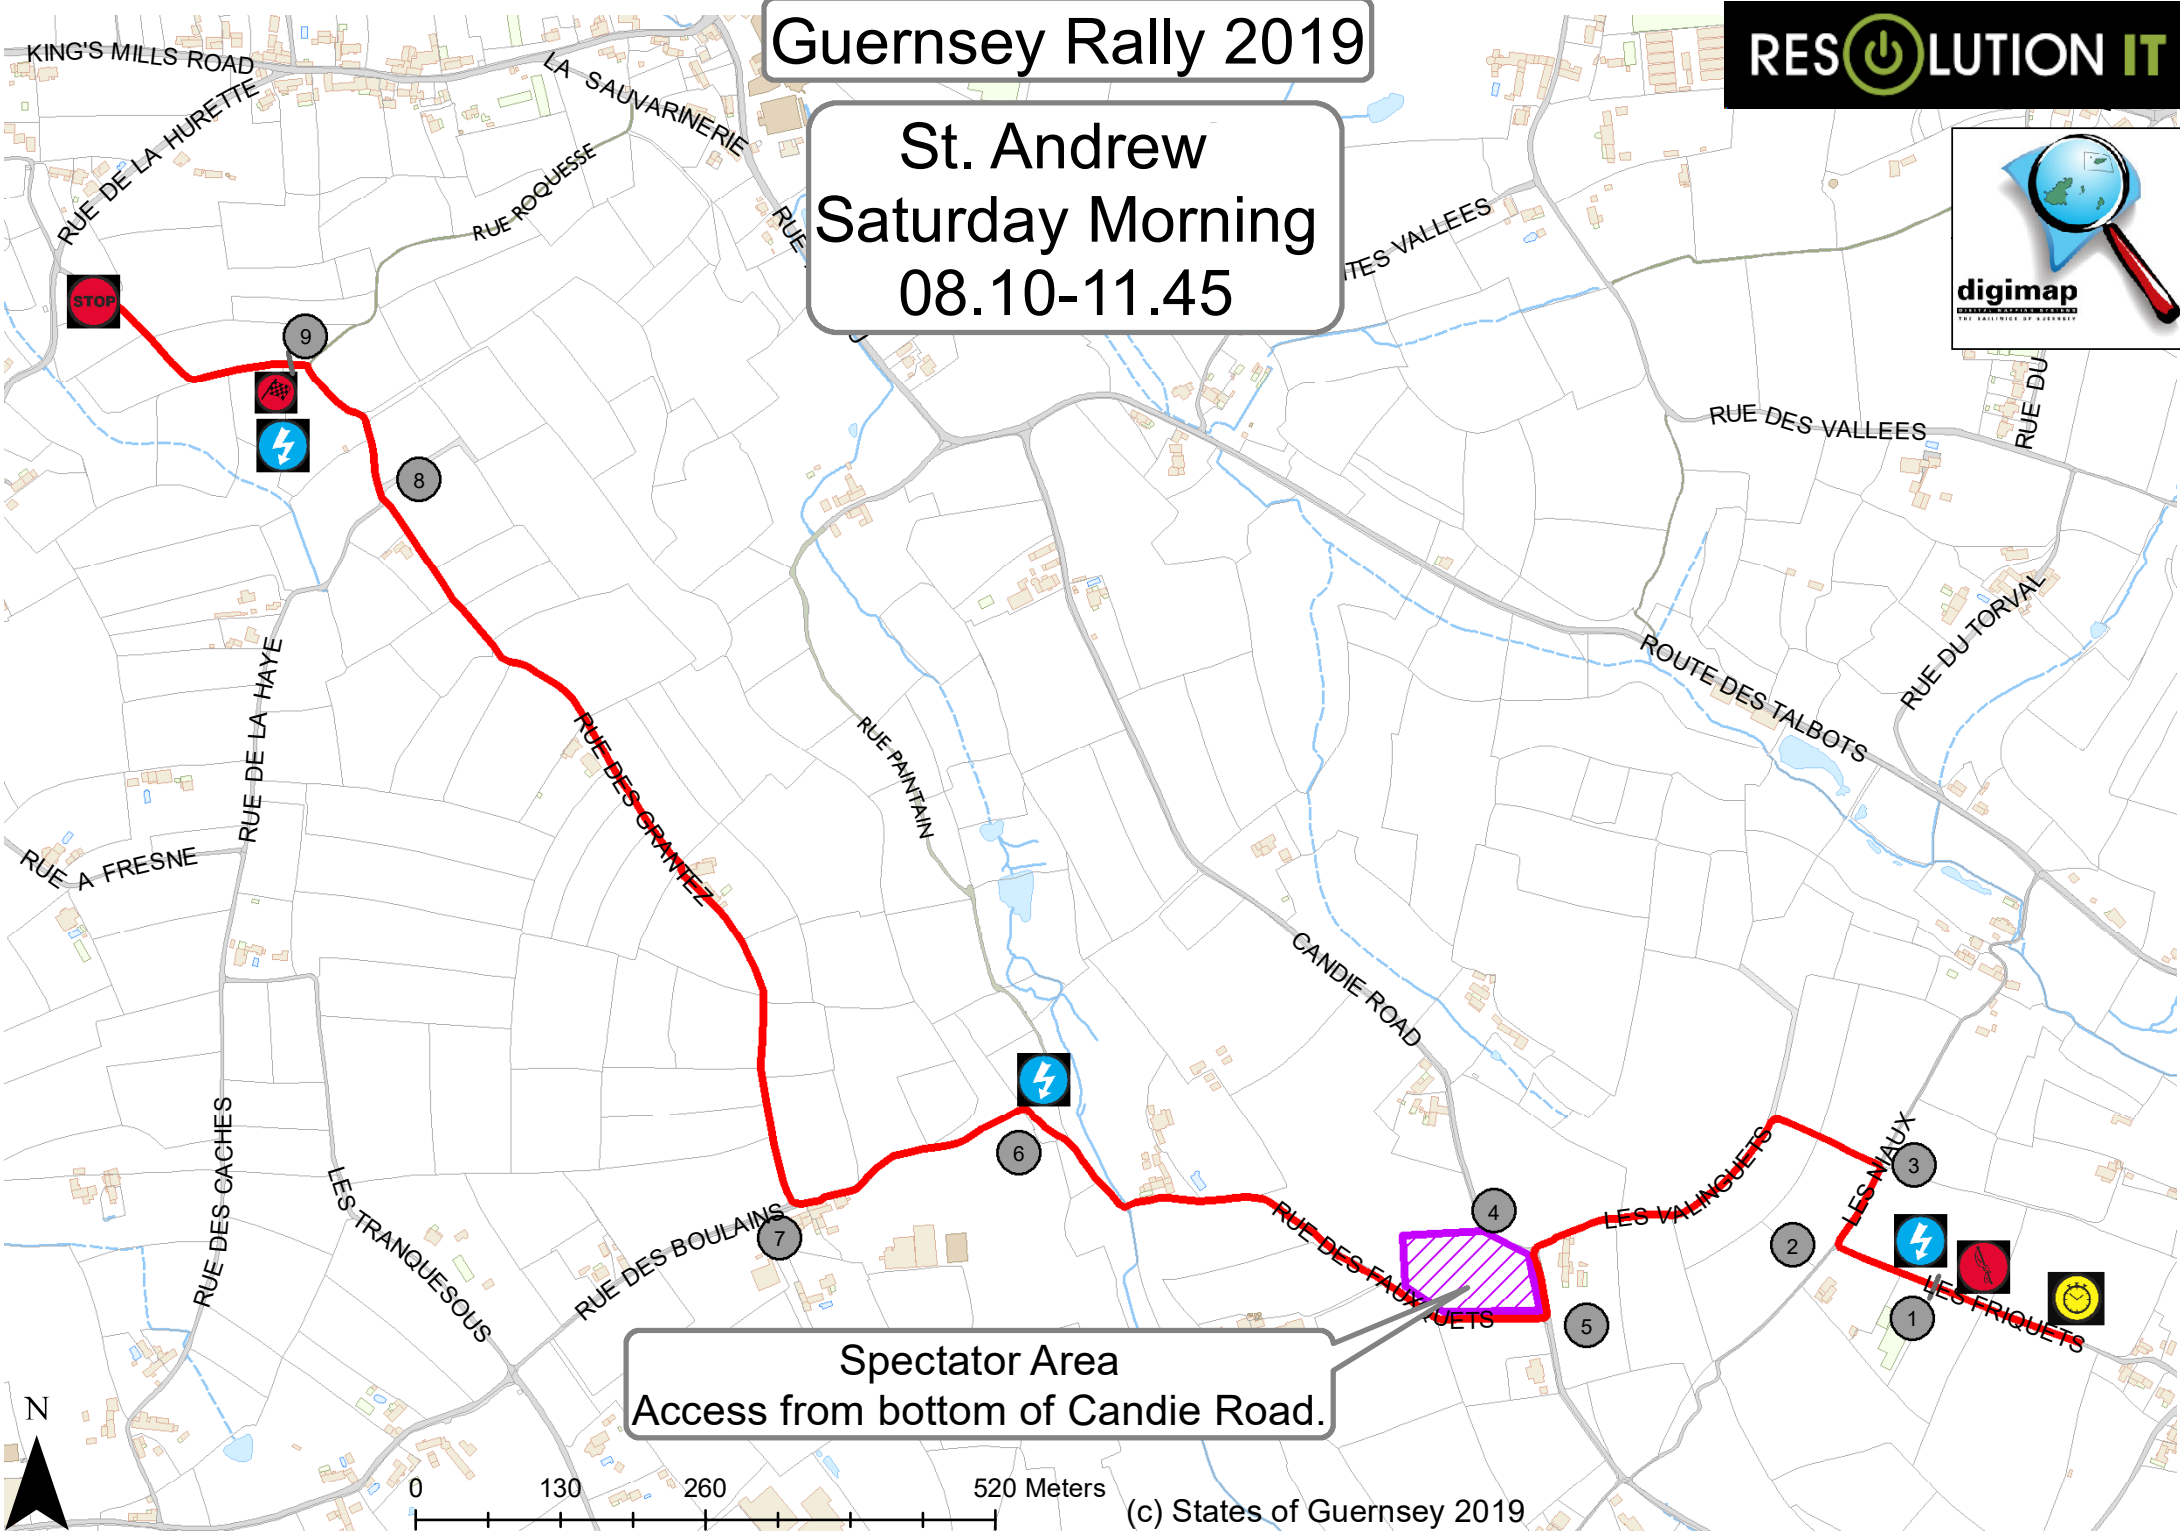

Guernsey Rally 2019

St. Andrew
Saturday Morning
08.10-11.45

Spectator Area
Access from bottom of Candie Road.