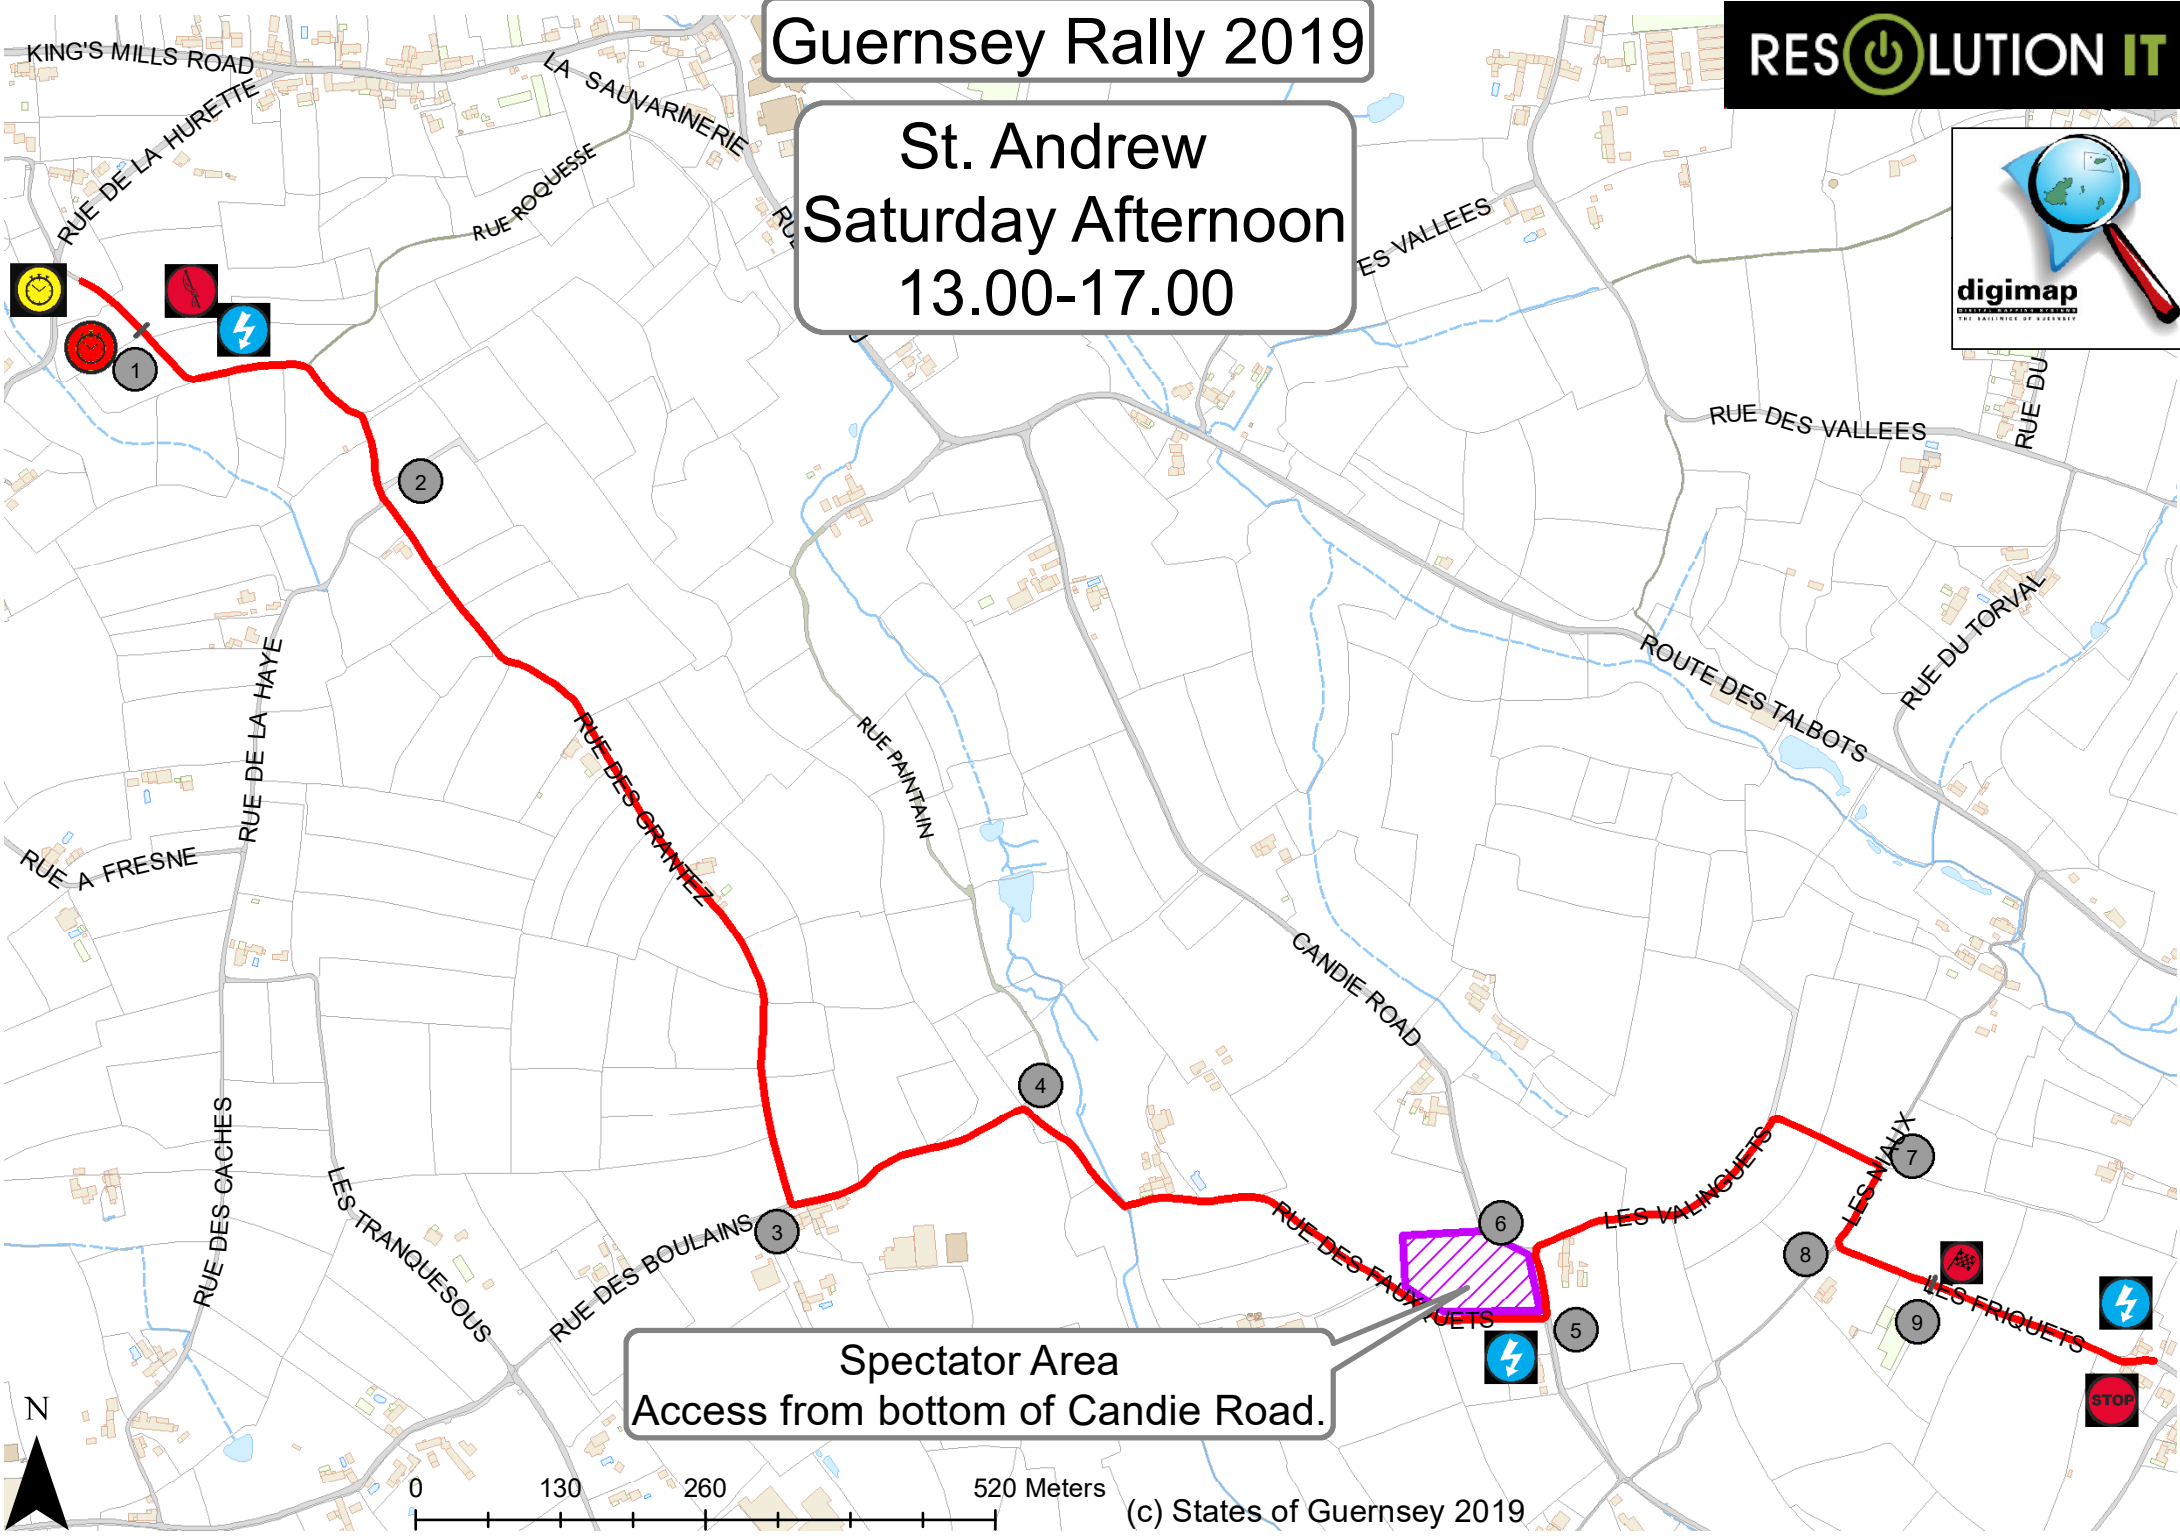

# Guernsey Rally 2019

St. Andrew  
Saturday Afternoon  
13.00-17.00

Spectator Area  
Access from bottom of Candie Road.