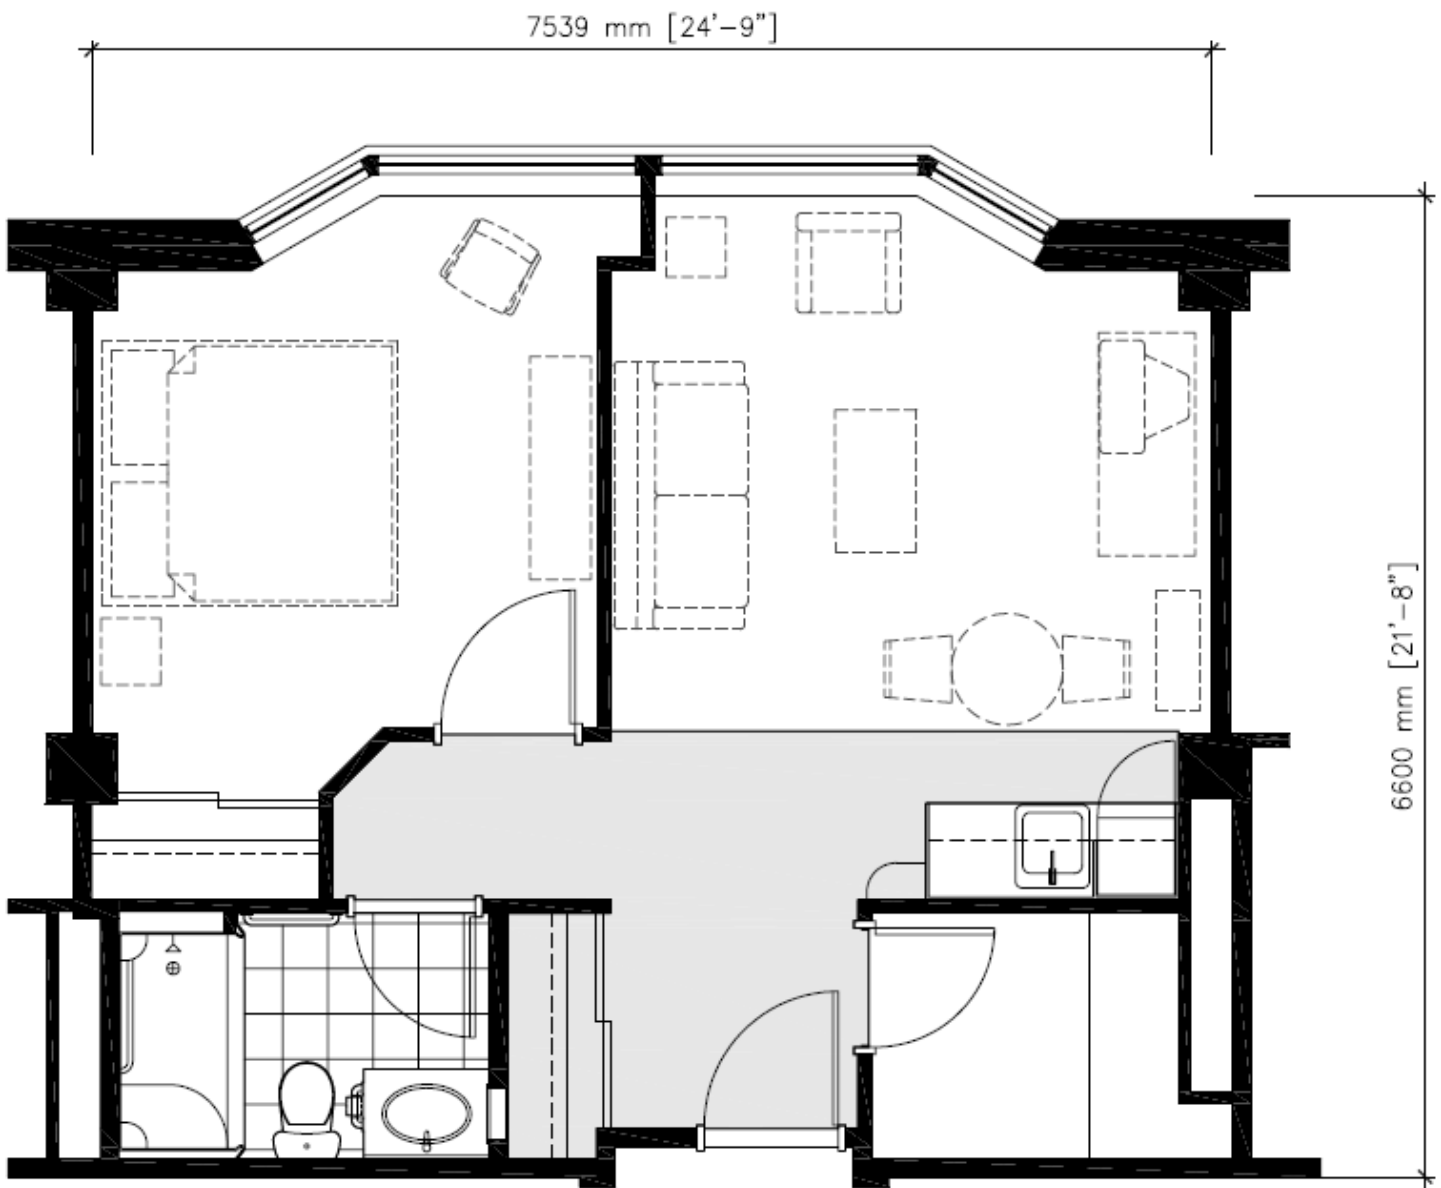

SHEPHERD VILLAGE
A Caring Christian Community

SHEPHERD TERRACE
Second Floor Retirement Suites
Type B (Style 1)
506 ft²

125 Bonis Avenue, Scarborough, Ontario M1T