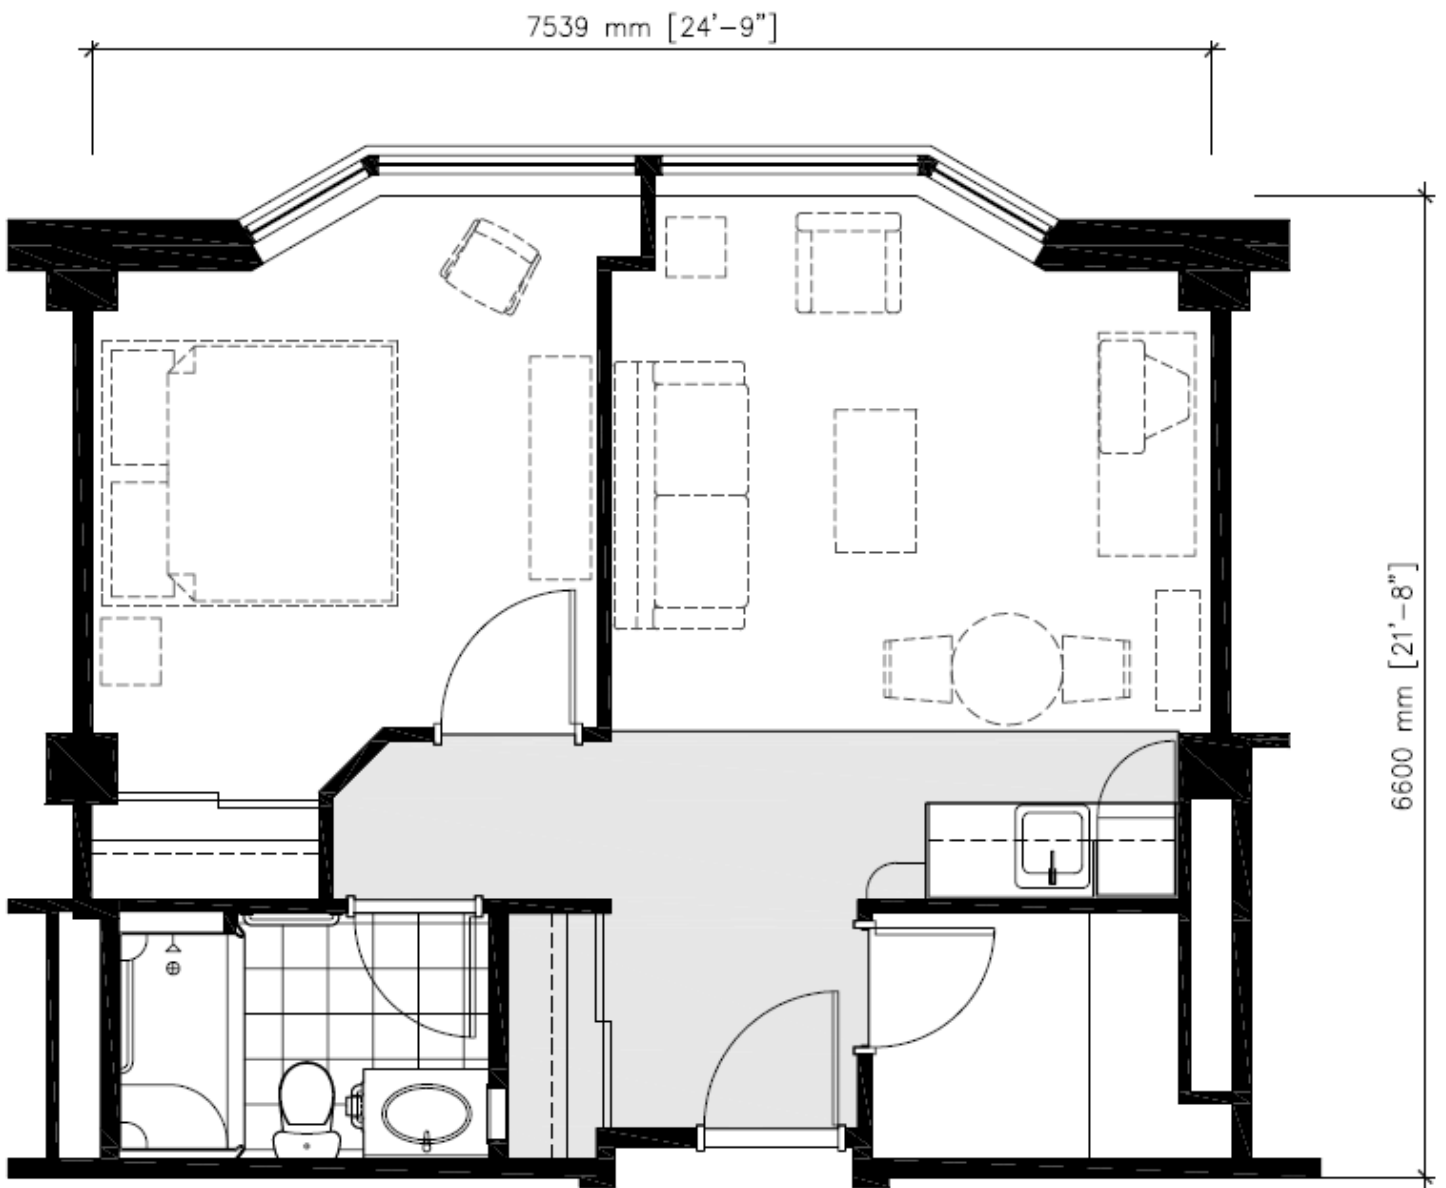

**SHEPHERD TERRACE**  
Second Floor Retirement Suites  
Type B (Style 1)  
506 ft<sup>2</sup>

125 Bonis Avenue, Scarborough, Ontario M1T