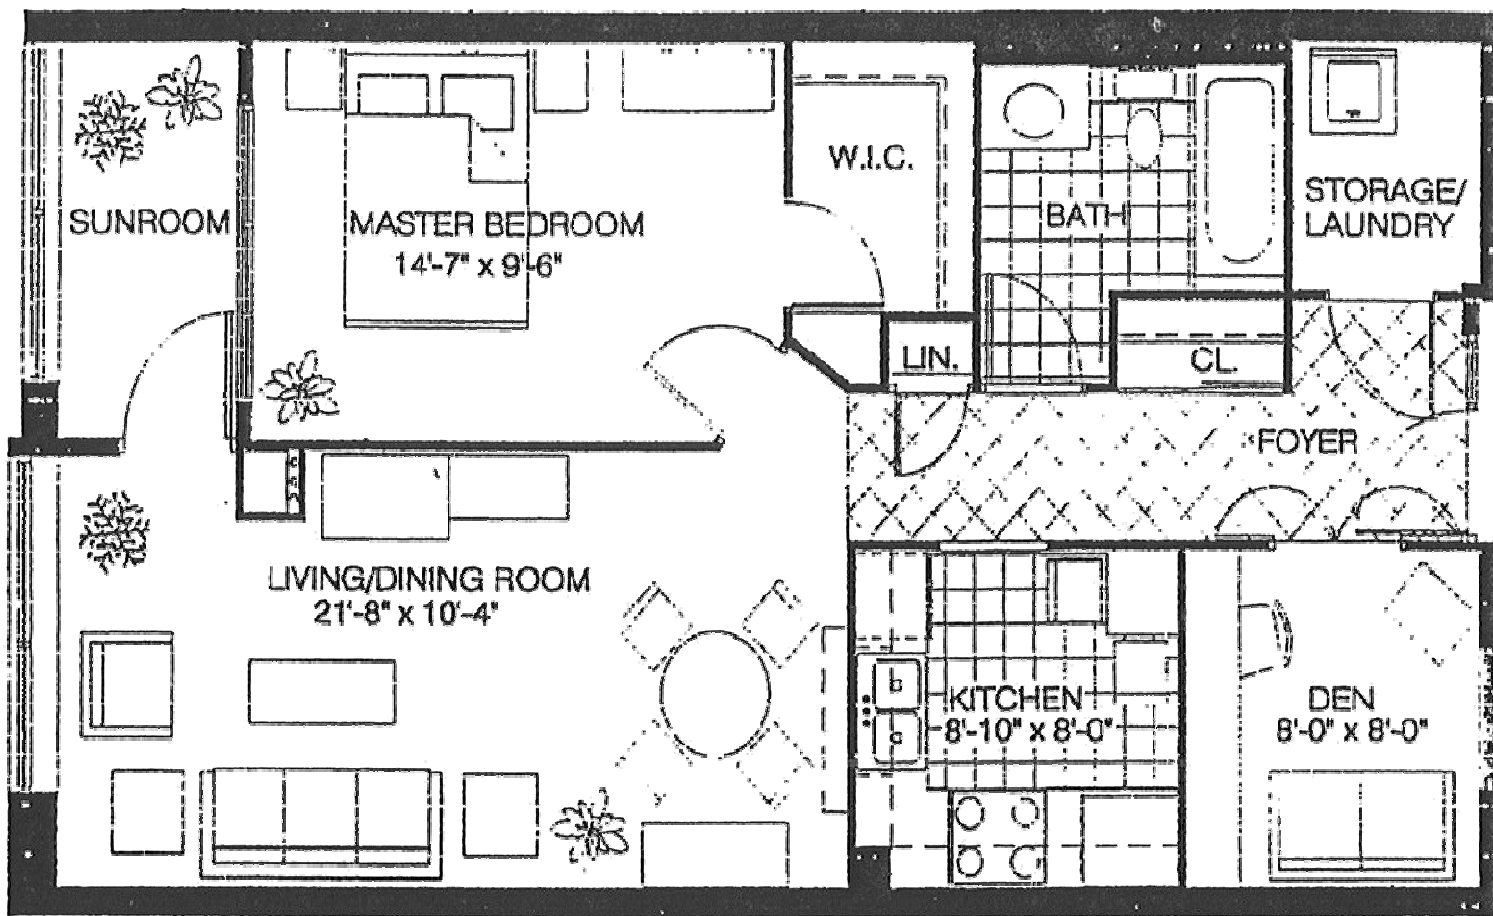

Shepherd Gardens

Life Lease Residences

Begonia Suite

843 Sq. ft.

115 Bonis Avenue, Scarborough, Ontario, M1T 3S4